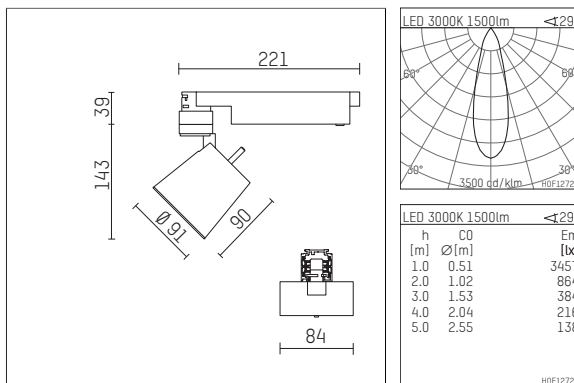

112 271 03 721 D | black

gin.o 2
spotlight
LED COB | 2000 lm 3000 K

- spotlight gin.o 2
- with 3 circuit DALI adapter
- for Hoffmeister control.x tracks
- circuit selection is possible while adapter is inserted into the track
- passive thermo management
- with LED COB 2000 lm
- colour temperature: 3000 K
- colour rendering index: CRI >90
- L90 / B10 (50.000h)
- SDCM < 2
- net luminous flux: 1500 lm
- total load: 14 W
- luminous efficacy: 107,1 lm/W
- rotationsymmetrical light distribution, medium
- reflector of aluminium, silver anodised
- LED power unit integrated in adapter, electronic (DALI)
- housing of die cast aluminium
- adapter of fibreglass reinforced thermoplastic
- length: 221 mm, width: 84 mm, height: 182 mm
- rotatable 360°, 90° tilttable
- weight: 0,7 kg
- protection rating: IP20
- protection class I
- 5 years Hoffmeister warranty
- Made in Germany
- maximum ambient temperature: 45 °C
- certificates: manufactured according to DIN VDE 0711 / EN 60598, CE
- colour: black
- 112 271 03 721 D

- Overview of accessories on the following page / s

112 271 03 721 D
accessory

Optional accessories

description accessory general	dimensions in mm	item number	pic.-No.
antiglare flaps for spotlights gin.a, gin.o and lo.nely size 2		103438	01
changable reflector flood for gin.o 2		112 272 00 000	02
changable reflector spot for gin.o 2		112 270 00 000	02
connection ring suitable for attachment of accessories for spotlights gin.a, gin.o and lo.nely size 2		103447	03
connection tube suitable for attachment of accessories for spotlights gin.a, gin.o and lo.nely size 2		103444	04
connection tube with cross louver suitable for attachment of accessories for spotlights gin.a, gin.o and lo.nely size 2		103441	05
visor suitable for attachment of accessories for spotlights gin.a, gin.o and lo.nely size 2		104750	06