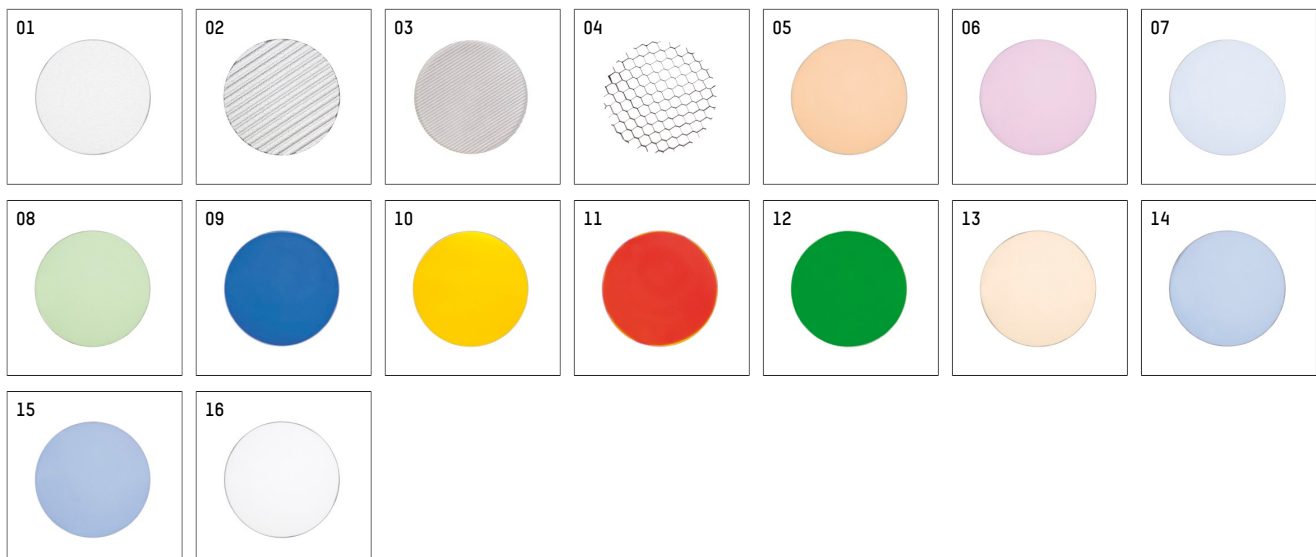

112 271 03 721 D
accessory

Additional optional accessory components

description accessory general	dimensions in mm	item number	pic.-No.
dichroitic food filter for food lighting (fruits and vegetable) for spotlights gin.a, gin.o and lo.nely size 2	Ø: 74	103452	08
dichroitic colour filter for spotlights gin.a, gin.o and lo.nely size 2	Ø: 74	103455	09
dichroitic colour filter for spotlights gin.a, gin.o and lo.nely size 2	Ø: 74	103453	10
dichroitic colour filter for spotlights gin.a, gin.o and lo.nely size 2	Ø: 74	103454	11
dichroitic colour filter for spotlights gin.a, gin.o and lo.nely size 2	Ø: 74	103456	12
Dichroitic conversion filter warm tone filter, conversion from 3000K to 2400K for spotlights gin.a, gin.o and lo.nely size 2	Ø: 74	103457	13
Dichroitic conversion filter neutral filter, conversion from 3000K to 4000K for spotlights gin.a, gin.o and lo.nely size 2	Ø: 74	103458	14
Dichroitic conversion filter daylight filter, conversion from 3000K to 5000K for spotlights gin.a, gin.o and lo.nely size 2	Ø: 74	103459	15
UV filter glass UVB filter for spotlights gin.a, gin.o and lo.nely size 2	Ø: 74	103463	16
UV filter glass UVA filter for spotlights gin.a, gin.o and lo.nely size 2	Ø: 74	105852	16
IR filter glass for spotlights gin.a, gin.o and lo.nely size 2	Ø: 74	103465	16
UV/IR filter glass for spotlights gin.a, gin.o and lo.nely size 2	Ø: 74	103467	16