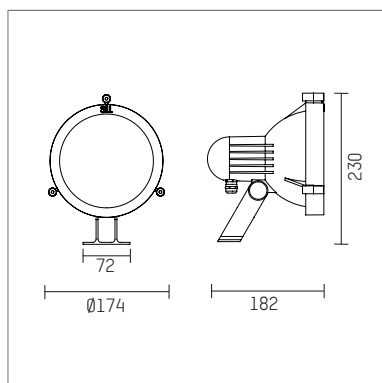

- projector 02S
- for wall-, ground and ceiling mounting
- with mounting bracket, pivots in two axes
- with LED
- colour temperature: 3000 K
- colour rendering index: CRI 80
- L90 / B10 (50.000h)
- SDCM < 3
- rotationsymmetrical light distribution, narrow spot
- beam angle: 7 °
- with built in LED power unit, electronic (DALI), 220-240 V, 0/50/60 Hz
- power supply: 4-pole supply cord 1,5 mm², Length: 500 mm
- with circular connector RST16 (Wieland) for cables with diameter 7,1-13mm and cross section 0,25-2,5mm
- connection outside of the luminaire housing for easier installation
- housing of die cast aluminium
- safety glass, clear
- length: 180 mm, width: 174 mm, height: 230 mm
- pivotable -80°/+40°
- windage area: 0,06 m²
- weight: 1,9 kg
- protection rating: IP65
- 5 years warranty
- designed and manufactured in Germany
- maximum ambient temperature: 50 ° C
- impact resistance class: IK08
- certificates: manufactured according to DIN VDE 0711 / EN 60598, CE
- colour: silver (RAL9006)
- 02SS015WWDE916

- Overview of accessories on the following page / s

02SS015WWDE916

accessory**Optional accessories**

description accessory general	dimensions in mm	item number	pic.-No.
Screen 45° length 165mm for projector 02S and 14S		814S04000916	01
connection tube length 71mm for projector 02S and 14S		814S05000916	02