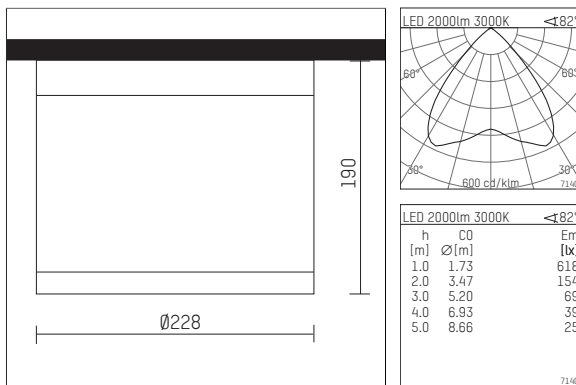

## 102370 | white

DL 200 | IP65  
ceiling mounted luminaire  
LED Fortimo Flex | 19 W 4000 K

- ceiling mounted luminaire DL 200 IP65
- with LED Fortimo Flex 2000 lm
- colour temperature: 4000 K
- colour rendering index: CRI 80
- L70 / B20 (50.000h)
- SDCM < 3
- net luminous flux: 1720 lm
- total load: 19 W
- luminous efficacy: 90,5 lm/W
- rotationsymmetrical light distribution, wide flood
- reflector of highest grade aluminium 99.9%, mirror finish anodised
- beam angle: 82 °
- UGR: 19
- with built in LED power unit, electronic, 220-240 V, 0/50/60 Hz
- power supply: connecting terminal 3x2,5 mm<sup>2</sup>
- 2 cable inputs, suitable for through-wiring 2 x 3 x 1,5 mm<sup>2</sup>
- housing of die cast aluminium
- safety glass, clear
- ceiling mounting of die cast aluminium
- height: 190 mm
- diameter: 228 mm
- weight: 4,16 kg
- protection rating: IP65
- protection class I
- 5 years Hoffmeister warranty
- Made in Germany
- maximum ambient temperature: 50 ° C
- certificates: manufactured according to DIN VDE 0711 / EN 60598, CE
- colour: white
- 102370

## Optional accessories

description accessory general	dimensions in mm	item number	pic.-No.
ring for variable semi-recessing for surface mounted luminaires DL 200	Ø: 274	079 041 00 910	01