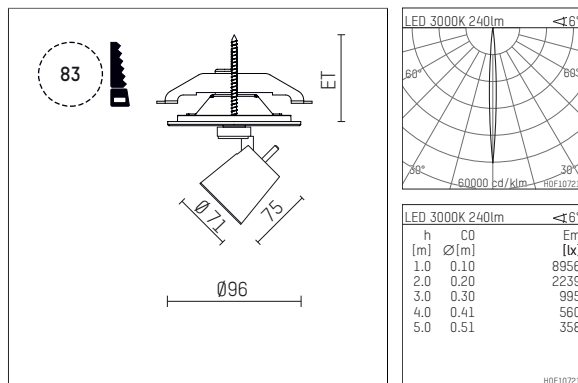

11211113 906-PA | silver

gin.o 1
spotlight
LED | 5 W 3000 K

- spotlight gin.o 1
- with recessed mounting plate
- for recessed installation into wall or ceiling
- passive thermo management
- with LED 275 lm
- colour temperature: 3000 K
- colour rendering index: CRI >90
- L90 / B10 (50.000h)
- SDCM < 2
- net luminous flux: 240 lm
- total load: 5 W
- luminous efficacy: 48,0 lm/W
- rotationsymmetrical light distribution, narrow spot
- beam angle: 6 °
- with external LED power unit, electronic, 220-240 V, 0/50/60 Hz
- power supply: supply cord with plug connection 2x5x2,5 mm², length: 360 mm
- suitable for through wiring
- housing of die cast aluminium
- safety glass, clear
- ceiling plate of die cast aluminium
- diameter: 96 mm, recessing diameter: 83 mm
- recessing depth: 63 mm, ceiling thickness: 1-45 mm
- rotatable 360°, 90° tiltable
- weight: 0,65 kg
- protection rating: IP20
- protection class I
- 5 years Hoffmeister warranty
- Made in Germany
- maximum ambient temperature: 35 ° C
- certificates: manufactured according to DIN VDE 0711 / EN 60598, CE
- colour: silver
- 11211113 906-PA

Additional optional accessory components

description accessory general	dimensions in mm	item number	pic.-No.
soft.shape lens for spotlights gin.a and gin.o size 1	∅: 54	104227	01
sculpture lens for spotlights gin.a and gin.o size 1	∅: 54	103428	02
prismatic glass for spotlights gin.a and gin.o size 1	∅: 54	104914	03
honeycomb louver for spotlights gin.a and gin.o size 1		103416	04
soft.spot lens for spotlights gin.a and gin.o size 1	∅: 54	103429	01