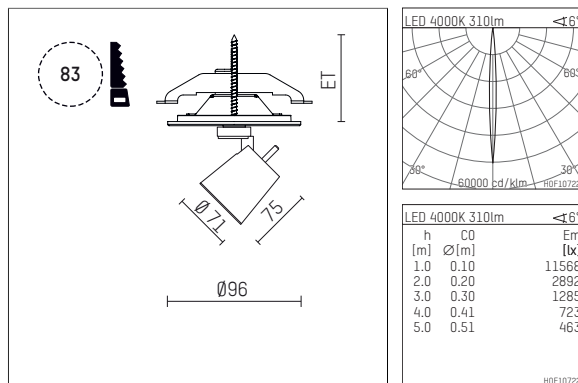

## 11211114 906-PA | silver

gin.o 1  
spotlight  
LED | 5 W 4000 K

- spotlight gin.o 1
- with recessed mounting plate
- for recessed installation into wall or ceiling
- passive thermo management
- with LED 360 lm
- colour temperature: 4000 K
- colour rendering index: CRI >80
- L90 / B10 (50.000h)
- SDCM < 2
- net luminous flux: 310 lm
- total load: 5 W
- luminous efficacy: 62,0 lm/W
- rotationsymmetrical light distribution, narrow spot
- beam angle: 6 °
- with external LED power unit, electronic, 220-240 V, 0/50/60 Hz
- power supply: supply cord with plug connection 2x5x2,5 mm<sup>2</sup>, length: 360 mm
- suitable for through wiring
- housing of die cast aluminium
- safety glass, clear
- ceiling plate of die cast aluminium
- diameter: 96 mm, recessing diameter: 83 mm
- recessing depth: 63 mm, ceiling thickness: 1-45 mm
- rotatable 360°, 90° tiltable
- weight: 0,65 kg
- protection rating: IP20
- protection class I
- 5 years Hoffmeister warranty
- Made in Germany
- maximum ambient temperature: 35 ° C
- certificates: manufactured according to DIN VDE 0711 / EN 60598, CE
- colour: silver
- 11211114 906-PA

### Additional optional accessory components

description accessory general	dimensions in mm	item number	pic.-No.
soft.shape lens for spotlights gin.a and gin.o size 1	∅: 54	104227	01
sculpture lens for spotlights gin.a and gin.o size 1	∅: 54	103428	02
prismatic glass for spotlights gin.a and gin.o size 1	∅: 54	104914	03
honeycomb louver for spotlights gin.a and gin.o size 1		103416	04
soft.spot lens for spotlights gin.a and gin.o size 1	∅: 54	103429	01