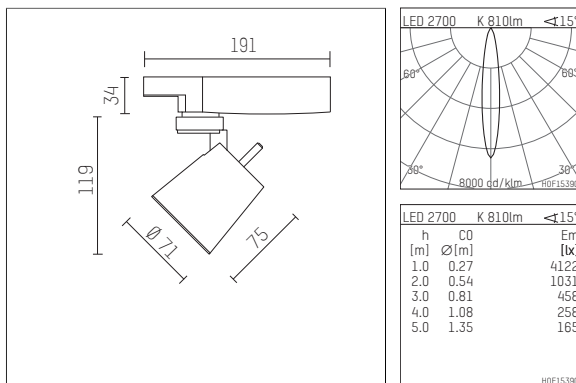

## 11217012 910-GA | white

gin.o 1  
spotlight  
LED COB | 10 W 2700 K

- spotlight gin.o 1
- with 3 circuit universal adapter (Global)
- for Hoffmeister control.x tracks
- circuit selection is possible while adapter is inserted into the track
- passive thermo management
- with LED COB 1000 lm
- colour temperature: 2700 K
- colour rendering index: CRI >90
- L90 / B10 (50.000h)
- SDCM < 2
- net luminous flux: 810 lm
- total load: 10 W
- luminous efficacy: 81,0 lm/W
- rotationsymmetrical light distribution, spot
- reflector of aluminium, silver anodised
- LED power unit integrated in adapter, electronic (POTI)
- amplitude dimming
- adapter with integrated potentiometer
- dimming range: 100-1 %
- housing of die cast aluminium
- adapter of fibreglass reinforced thermoplastic
- length: 191 mm, height: 153 mm
- rotatable 360°, 90° tiltable
- weight: 0,43 kg
- protection rating: IP20
- protection class I
- 5 years Hoffmeister warranty
- Made in Germany
- maximum ambient temperature: 35 ° C
- certificates: manufactured according to DIN VDE 0711 / EN 60598, CE
- colour: white
- 11217012 910-GA

### Additional optional accessory components

description accessory general	dimensions in mm	item number	pic.-No.
soft.shape lens for spotlights gin.a and gin.o size 1	Ø: 54	104227	01
sculpture lens for spotlights gin.a and gin.o size 1	Ø: 54	103428	02
prismatic glass for spotlights gin.a and gin.o size 1	Ø: 54	104914	03
honeycomb louver for spotlights gin.a and gin.o size 1		103416	04
soft.spot lens for spotlights gin.a and gin.o size 1	Ø: 54	103429	01