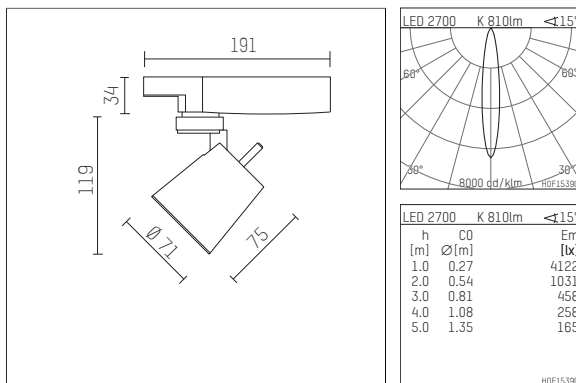

11217012 910-GA | white

gin.o 1
spotlight
LED COB | 10 W 2700 K

- spotlight gin.o 1
- with 3 circuit universal adapter (Global)
- for Hoffmeister control.x tracks
- circuit selection is possible while adapter is inserted into the track
- passive thermo management
- with LED COB 1000 lm
- colour temperature: 2700 K
- colour rendering index: CRI >90
- L90 / B10 (50.000h)
- SDCM < 2
- net luminous flux: 810 lm
- total load: 10 W
- luminous efficacy: 81,0 lm/W
- rotationsymmetrical light distribution, spot
- reflector of aluminium, silver anodised
- LED power unit integrated in adapter, electronic (POTI)
- amplitude dimming
- adapter with integrated potentiometer
- dimming range: 100-1 %
- housing of die cast aluminium
- adapter of fibreglass reinforced thermoplastic
- length: 191 mm, height: 153 mm
- rotatable 360°, 90° tiltable
- weight: 0,43 kg
- protection rating: IP20
- protection class I
- 5 years Hoffmeister warranty
- Made in Germany
- maximum ambient temperature: 35 ° C
- certificates: manufactured according to DIN VDE 0711 / EN 60598, CE
- colour: white
- 11217012 910-GA

Additional optional accessory components

description accessory general	dimensions in mm	item number	pic.-No.
soft.shape lens for spotlights gin.a and gin.o size 1	Ø: 54	104227	01
sculpture lens for spotlights gin.a and gin.o size 1	Ø: 54	103428	02
prismatic glass for spotlights gin.a and gin.o size 1	Ø: 54	104914	03
honeycomb louver for spotlights gin.a and gin.o size 1		103416	04
soft.spot lens for spotlights gin.a and gin.o size 1	Ø: 54	103429	01