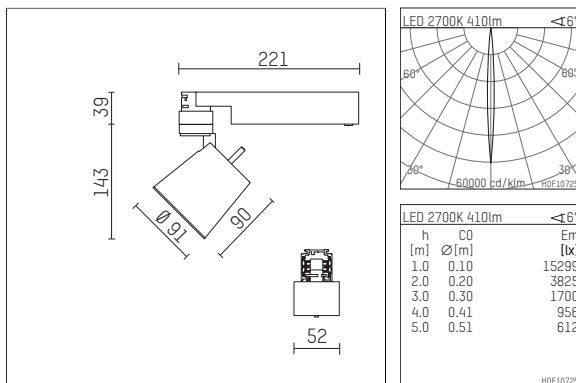

## 112 231 12 910 | white

gin.o 2  
spotlight  
LED | 9 W 2700 K

- spotlight gin.o 2
- with 3 circuit universal adapter
- for Hoffmeister control.x tracks
- circuit selection is possible while adapter is inserted into the track
- passive thermo management
- with LED 480 lm
- colour temperature: 2700 K
- colour rendering index: CRI >90
- L90 / B10 (50.000h)
- SDCM < 2
- net luminous flux: 410 lm
- total load: 9 W
- luminous efficacy: 45,6 lm/W
- rotationsymmetrical light distribution, narrow spot
- beam angle: 5 °
- LED power unit integrated in adapter, electronic (POTI), 220-240 V, 0/50/60 Hz
- amplitude dimming
- adapter with integrated potentiometer
- dimming range: 100-0,1 %
- housing of die cast aluminium
- adapter of fibreglass reinforced thermoplastic
- safety glass, clear
- length: 221 mm, width: 52 mm, height: 182 mm
- rotatable 360°, 90° tiltable
- weight: 0,68 kg
- protection rating: IP20
- protection class I
- 5 years Hoffmeister warranty
- Made in Germany
- maximum ambient temperature: 35 ° C
- certificates: manufactured according to DIN VDE 0711 / EN 60598, CE
- colour: white (RAL9016)
- 112 231 12 910

## Optional accessories

description accessory general	dimensions in mm	item number	pic.-No.
antiglare flaps for spotlights gin.a, gin.o and lo.nely size 2		103438	01
connection ring suitable for attachment of accessories for spotlights gin.a, gin.o and lo.nely size 2		103446	02
connection tube suitable for attachment of accessories for spotlights gin.a, gin.o and lo.nely size 2		103443	03
connection tube with cross louver suitable for attachment of accessories for spotlights gin.a, gin.o and lo.nely size 2		103440	04
visor suitable for attachment of accessories for spotlights gin.a, gin.o and lo.nely size 2		104749	05