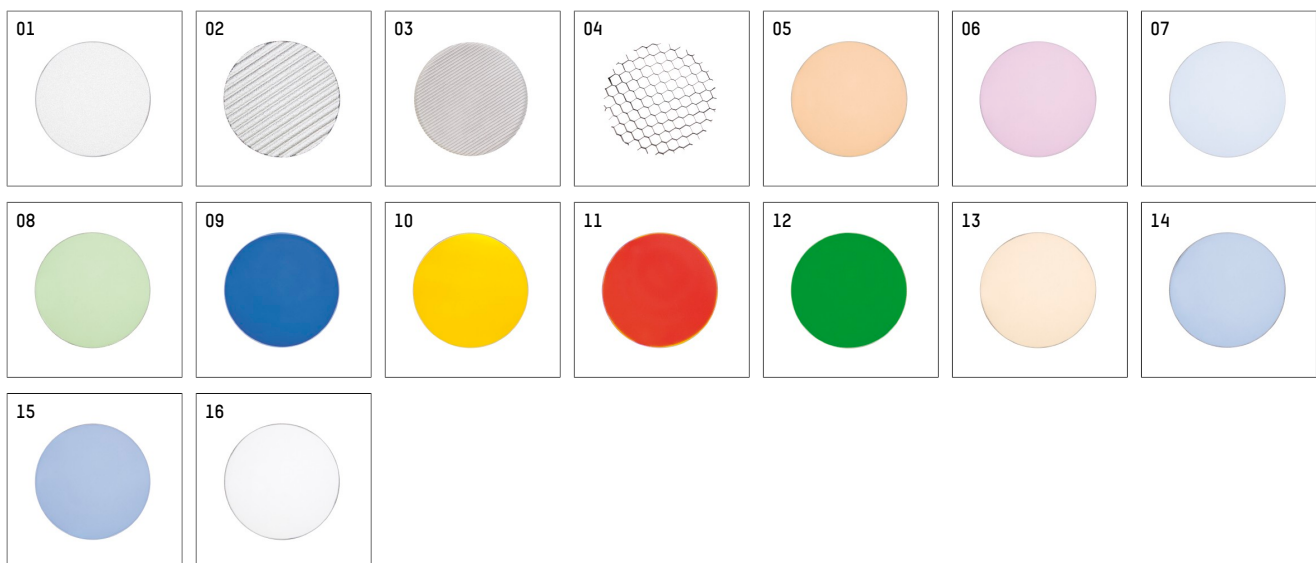

112 231 12 910
accessory

Additional optional accessory components

description accessory general	dimensions in mm	item number	pic.-No.
dichroitic colour filter for spotlights gin.a, gin.o and lo.nely size 2	Ø: 74	103453	10
dichroitic colour filter for spotlights gin.a, gin.o and lo.nely size 2	Ø: 74	103454	11
dichroitic colour filter for spotlights gin.a, gin.o and lo.nely size 2	Ø: 74	103456	12
Dichroitic conversion filter warm tone filter, conversion from 3000K to 2400K for spotlights gin.a, gin.o and lo.nely size 2	Ø: 74	103457	13
Dichroitic conversion filter neutral filter, conversion from 3000K to 4000K for spotlights gin.a, gin.o and lo.nely size 2	Ø: 74	103458	14
Dichroitic conversion filter daylight filter, conversion from 3000K to 5000K for spotlights gin.a, gin.o and lo.nely size 2	Ø: 74	103459	15
UV filter glass UVB filter for spotlights gin.a, gin.o and lo.nely size 2	Ø: 74	103463	16
UV filter glass UVA filter for spotlights gin.a, gin.o and lo.nely size 2	Ø: 74	105852	16
IR filter glass for spotlights gin.a, gin.o and lo.nely size 2	Ø: 74	103465	16
UV/IR filter glass for spotlights gin.a, gin.o and lo.nely size 2	Ø: 74	103467	16