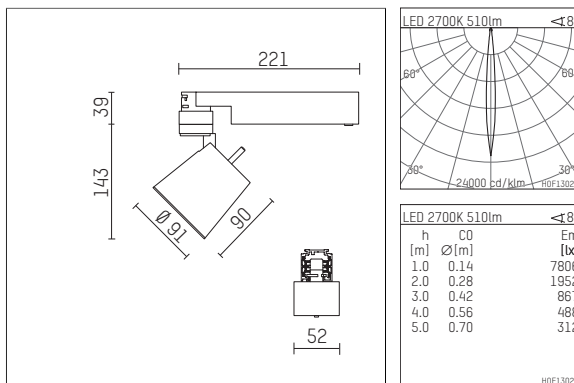

112 273 02 906 | silver

gin.o 2
spotlight
LED COB | 11 W 2700 K

- spotlight gin.o 2
- with 3 circuit universal adapter
- for Hoffmeister control.x tracks
- circuit selection is possible while adapter is inserted into the track
- passive thermo management
- with LED COB 720 lm
- colour temperature: 2700 K
- colour rendering index: CRI >90
- L90 / B10 (50.000h)
- SDCM < 2
- net luminous flux: 510 lm
- total load: 11 W
- luminous efficacy: 46,4 lm/W
- rotationsymmetrical light distribution, narrow spot
- reflector of aluminium, silver anodised
- LED power unit integrated in adapter, electronic, 220-240 V, 0/50/60 Hz
- housing of die cast aluminium
- adapter of fibreglass reinforced thermoplastic
- length: 221 mm, width: 52 mm, height: 182 mm
- rotatable 360°, 90° tilttable
- weight: 0,65 kg
- protection rating: IP20
- protection class I
- 5 years Hoffmeister warranty
- Made in Germany
- maximum ambient temperature: 45 °C
- certificates: manufactured according to DIN VDE 0711 / EN 60598, CE
- colour: silver
- 112 273 02 906

Additional optional accessory components

description accessory general	dimensions in mm	item number	pic.-No.
soft.shape lens for spotlights gin.a, gin.o and lo.nely size 2	Ø: 74	104228	01
soft.spot lens for spotlights gin.a, gin.o and lo.nely size 2	Ø: 74	103461	01
sculpture lens for spotlights gin.a, gin.o and lo.nely size 2	Ø: 74	103460	02
prismatic glass for spotlights gin.a, gin.o and lo.nely size 2	Ø: 74	104915	03
honeycomb louver for spotlights gin.a, gin.o and lo.nely size 2		103448	04
safety glass, clear for spotlight gin.o 2	Ø: 74	115884	05