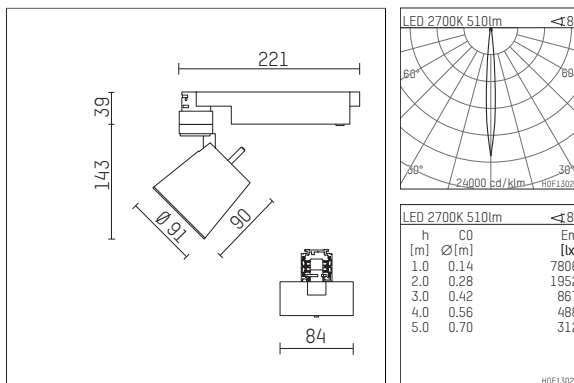

112 273 02 906 D | silver

gin.o 2
spotlight
LED COB | 11 W 2700 K

- spotlight gin.o 2
- with 3 circuit DALI adapter
- for Hoffmeister control.x tracks
- circuit selection is possible while adapter is inserted into the track
- passive thermo management
- with LED COB 720 lm
- colour temperature: 2700 K
- colour rendering index: CRI >90
- L90 / B10 (50.000h)
- SDCM < 2
- net luminous flux: 510 lm
- total load: 11 W
- luminous efficacy: 46,4 lm/W
- rotationsymmetrical light distribution, narrow spot
- reflector of aluminium, silver anodised
- LED power unit integrated in adapter, electronic (DALI), 220-240 V, 0/50/60 Hz
- amplitude dimming
- dimming range: 100-1 %
- housing of die cast aluminium
- adapter of fibreglass reinforced thermoplastic
- length: 221 mm, width: 84 mm, height: 182 mm
- rotatable 360°, 90° tiltable
- weight: 0,65 kg
- protection rating: IP20
- protection class I
- 5 years Hoffmeister warranty
- Made in Germany
- maximum ambient temperature: 45 ° C
- certificates: manufactured according to DIN VDE 0711 / EN 60598, CE
- colour: silver
- 112 273 02 906 D

Additional optional accessory components

description accessory general	dimensions in mm	item number	pic.-No.
soft.shape lens for spotlights gin.a, gin.o and lo.nely size 2	Ø: 74	104228	01
soft.spot lens for spotlights gin.a, gin.o and lo.nely size 2	Ø: 74	103461	01
sculpture lens for spotlights gin.a, gin.o and lo.nely size 2	Ø: 74	103460	02
prismatic glass for spotlights gin.a, gin.o and lo.nely size 2	Ø: 74	104915	03
honeycomb louver for spotlights gin.a, gin.o and lo.nely size 2		103448	04
safety glass, clear for spotlight gin.o 2	Ø: 74	115884	05