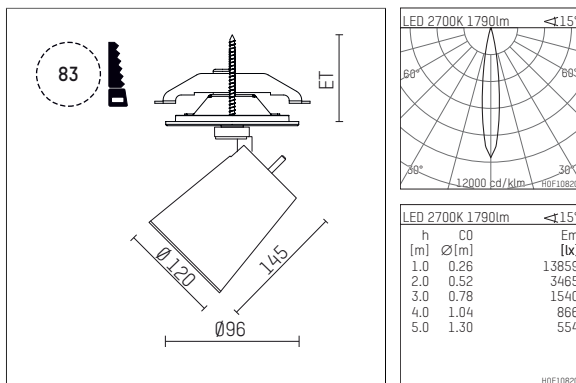

## 11233212 910-PA | white

gin.o 3  
spotlight  
LED | 28 W 2700 K

- spotlight gin.o 3
- with recessed mounting plate
- for recessed installation into wall or ceiling
- passive thermo management
- with LED 2100 lm
- colour temperature: 2700 K
- colour rendering index: CRI >90
- L90 / B10 (50.000h)
- SDCM < 2
- net luminous flux: 1790 lm
- total load: 28 W
- luminous efficacy: 63,9 lm/W
- rotationsymmetrical light distribution, spot
- beam angle: 15 °
- with external LED power unit, electronic, 220-240 V, 0/50/60 Hz
- amplitude dimming
- dimming range: 100-1 %
- power supply: supply cord with plug connection 2x5x2,5 mm², length: 360 mm
- suitable for through wiring
- housing of die cast aluminium
- microprismatic filter with very high rate of light transmission
- ceiling plate of die cast aluminium
- color-, protection- and conversion-filters are available as accessory
- diameter: 96 mm, recessing diameter: 83 mm
- recessing depth: 103 mm, ceiling thickness: 1-45 mm
- rotatable 360°, 90° tiltable
- weight: 1,73 kg
- protection rating: IP20
- protection class I
- 5 years Hoffmeister warranty
- Made in Germany
- maximum ambient temperature: 35 ° C
- certificates: manufactured according to DIN VDE 0711 / EN 60598, CE
- colour: white (RAL9016)
- 11233212 910-PA

### Additional optional accessory components

description accessory general	dimensions in mm	item number	pic.-No.
soft.shape lens for spotlights gin.o and lo.nely size 3	∅: 100	105782	01
sculpture lens for spotlights gin.o and lo.nely size 3	∅: 100	105773	02
prismatic glass for spotlights gin.o and lo.nely size 3	∅: 100	105775	03
honeycomb louver for spotlights gin.o and lo.nely size 3		105761721	04
soft.spot lens for spotlights gin.o and lo.nely size 3	∅: 100	105774	01