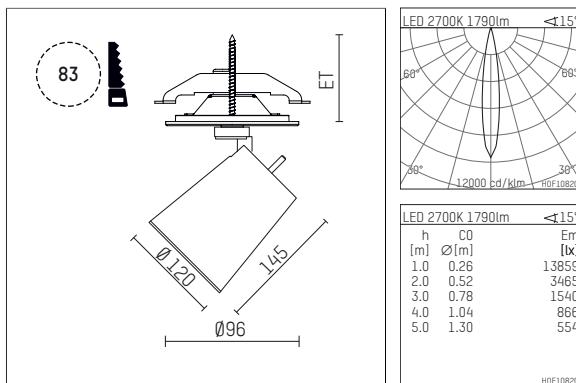

11233212 910-PA | white

gin.o 3
spotlight
LED | 28 W 2700 K

- spotlight gin.o 3
- with recessed mounting plate
- for recessed installation into wall or ceiling
- passive thermo management
- with LED 2100 lm
- colour temperature: 2700 K
- colour rendering index: CRI >90
- L90 / B10 (50.000h)
- SDCM < 2
- net luminous flux: 1790 lm
- total load: 28 W
- luminous efficacy: 63,9 lm/W
- rotationsymmetrical light distribution, spot
- beam angle: 15 °
- with external LED power unit, electronic, 220-240 V, 0/50/60 Hz
- amplitude dimming
- dimming range: 100-1 %
- power supply: supply cord with plug connection 2x5x2,5 mm², length: 360 mm
- suitable for through wiring
- housing of die cast aluminium
- microprismatic filter with very high rate of light transmission
- ceiling plate of die cast aluminium
- color-, protection- and conversion-filters are available as accessory
- diameter: 96 mm, recessing diameter: 83 mm
- recessing depth: 103 mm, ceiling thickness: 1-45 mm
- rotatable 360°, 90° tiltable
- weight: 1,73 kg
- protection rating: IP20
- protection class I
- 5 years Hoffmeister warranty
- Made in Germany
- maximum ambient temperature: 35 ° C
- certificates: manufactured according to DIN VDE 0711 / EN 60598, CE
- colour: white (RAL9016)
- 11233212 910-PA

Additional optional accessory components

description accessory general	dimensions in mm	item number	pic.-No.
soft.shape lens for spotlights gin.o and lo.nely size 3	Ø: 100	105782	01
sculpture lens for spotlights gin.o and lo.nely size 3	Ø: 100	105773	02
prismatic glass for spotlights gin.o and lo.nely size 3	Ø: 100	105775	03
honeycomb louver for spotlights gin.o and lo.nely size 3		105761721	04
soft.spot lens for spotlights gin.o and lo.nely size 3	Ø: 100	105774	01