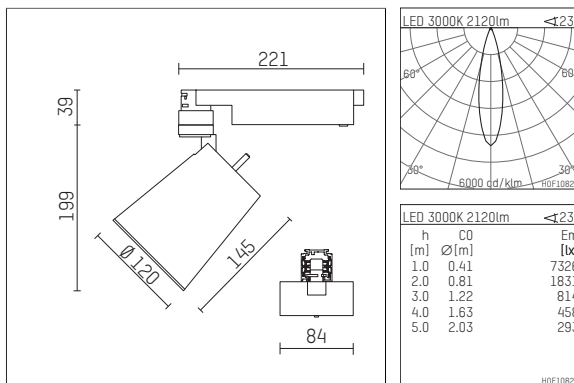

**112 333 13 721 | black**

gin.o 3  
spotlight  
LED | 28 W 3000 K

- spotlight gin.o 3
- with 3 circuit universal adapter
- for Hoffmeister control.x tracks
- circuit selection is possible while adapter is inserted into the track
- passive thermo management
- with LED 2400 lm
- colour temperature: 3000 K
- colour rendering index: CRI >90
- L90 / B10 (50.000h)
- SDCM < 2
- net luminous flux: 2120 lm
- total load: 28 W
- luminous efficacy: 75,7 lm/W
- rotationsymmetrical light distribution, medium
- beam angle: 25 °
- LED power unit integrated in adapter, electronic (POTI)
- amplitude dimming
- adapter with integrated potentiometer
- dimming range: 100-1 %
- housing of die cast aluminium
- adapter of fibreglass reinforced thermoplastic
- safety glass, clear
- length: 221 mm, width: 84 mm, height: 238 mm
- rotatable 360°, 90° tiltable
- weight: 2,24 kg
- protection rating: IP20
- protection class I
- 5 years Hoffmeister warranty
- Made in Germany
- maximum ambient temperature: 35 ° C
- certificates: manufactured according to DIN VDE 0711 / EN 60598, CE
- colour: black
- 112 333 13 721

## Optional accessories

description accessory general	dimensions in mm	item number	pic.-No.
antiglare flaps for spotlights gin.o and lo.nely size 3		105757	01
connection ring suitable for attachment of accessories for spotlights gin.o and lo.nely size 3		105760721	02
connection tube suitable for attachment of accessories for spotlights gin.o and lo.nely size 3		105759721	03
connection tube with cross louver suitable for attachment of accessories for spotlights gin.o and lo.nely size 3		105758721	04
visor suitable for attachment of accessories for spotlights gin.o and lo.nely size 3		105783721	05