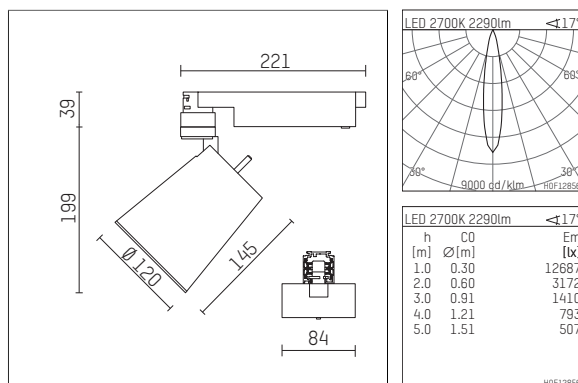

**112 370 02 910 | white**

gin.o 3  
spotlight  
LED COB | 41 W 2700 K

- spotlight gin.o 3
- with 3 circuit universal adapter
- for Hoffmeister control.x tracks
- circuit selection is possible while adapter is inserted into the track
- passive thermo management
- with LED COB 3000 lm
- colour temperature: 2700 K
- colour rendering index: CRI 95
- L90 / B10 (50.000h)
- SDCM < 2
- net luminous flux: 2290 lm
- total load: 41 W
- luminous efficacy: 55,9 lm/W
- rotationsymmetrical light distribution, spot
- reflector of aluminium, silver anodised
- LED power unit integrated in adapter, electronic
- housing of die cast aluminium
- adapter of fibreglass reinforced thermoplastic
- length: 221 mm, width: 84 mm, height: 238 mm
- rotatable 360°, 90° tilttable
- weight: 1,5 kg
- protection rating: IP20
- protection class I
- 5 years Hoffmeister warranty
- Made in Germany
- maximum ambient temperature: 45 ° C
- certificates: manufactured according to DIN VDE 0711 / EN 60598, CE
- colour: white (RAL9016)
- 112 370 02 910

## Optional accessories

description accessory general	dimensions in mm	item number	pic.-No.
antiglare flaps for spotlights gin.o and lo.nely size 3		105757	01
changable reflector flood for gin.o 3 and directional spotlight SAM		112 372 00 000	02
changable reflector medium for gin.o 3 and directional spotlight SAM		112 371 00 000	02
connection ring suitable for attachment of accessories for spotlights gin.o and lo.nely size 3		105760910	03
connection tube suitable for attachment of accessories for spotlights gin.o and lo.nely size 3		105759910	04
connection tube with cross louver suitable for attachment of accessories for spotlights gin.o and lo.nely size 3		105758910	05
visor suitable for attachment of accessories for spotlights gin.o and lo.nely size 3		105783910	06