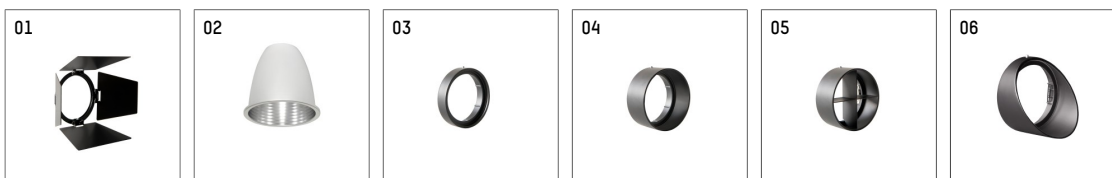

**112 370 02 910 | white**

gin.o 3  
spotlight  
LED COB | 41 W 2700 K

- spotlight gin.o 3
- with 3 circuit universal adapter
- for Hoffmeister control.x tracks
- circuit selection is possible while adapter is inserted into the track
- passive thermo management
- with LED COB 3000 lm
- colour temperature: 2700 K
- colour rendering index: CRI 95
- L90 / B10 (50.000h)
- SDCM < 2
- net luminous flux: 2290 lm
- total load: 41 W
- luminous efficacy: 55,9 lm/W
- rotationsymmetrical light distribution, spot
- reflector of aluminium, silver anodised
- LED power unit integrated in adapter, electronic
- housing of die cast aluminium
- adapter of fibreglass reinforced thermoplastic
- length: 221 mm, width: 84 mm, height: 238 mm
- rotatable 360°, 90° tilttable
- weight: 1,5 kg
- protection rating: IP20
- protection class I
- 5 years Hoffmeister warranty
- Made in Germany
- maximum ambient temperature: 45 ° C
- certificates: manufactured according to DIN VDE 0711 / EN 60598, CE
- colour: white (RAL9016)
- 112 370 02 910

## Optional accessories

description accessory general	dimensions in mm	item number	pic.-No.
antiglare flaps for spotlights gin.o and lo.nely size 3		105757	01
changable reflector flood for gin.o 3 and directional spotlight SAM		112 372 00 000	02
changable reflector medium for gin.o 3 and directional spotlight SAM		112 371 00 000	02
connection ring suitable for attachment of accessories for spotlights gin.o and lo.nely size 3		105760910	03
connection tube suitable for attachment of accessories for spotlights gin.o and lo.nely size 3		105759910	04
connection tube with cross louver suitable for attachment of accessories for spotlights gin.o and lo.nely size 3		105758910	05
visor suitable for attachment of accessories for spotlights gin.o and lo.nely size 3		105783910	06