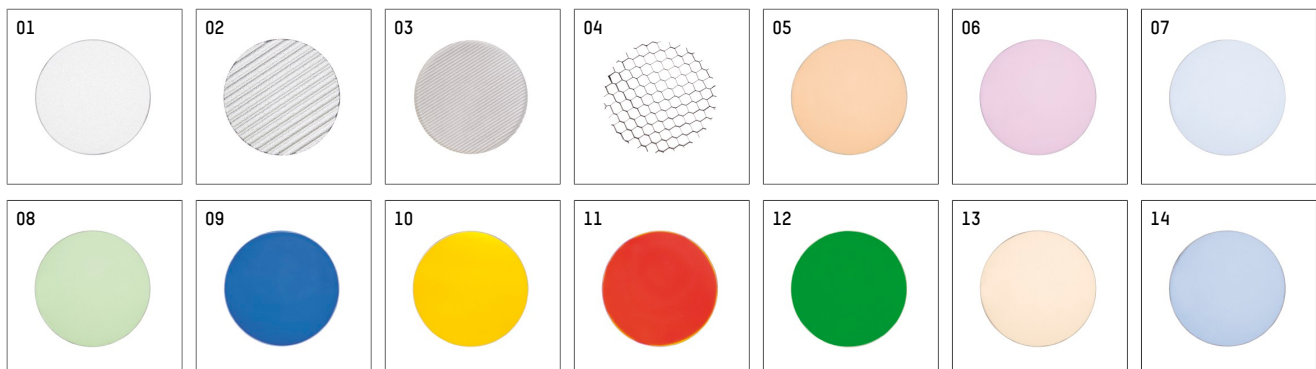

112 370 02 910

accessory

Additional optional accessory components

description accessory general	dimensions in mm	item number	pic.-No.
dichroitic food filter for food lighting (fruits and vegetable) for spotlights gin.o and lo.nely size 3	Ø: 100	105765	08
dichroitic colour filter for spotlights gin.o and lo.nely size 3	Ø: 100	105768	09
dichroitic colour filter for spotlights gin.o and lo.nely size 3	Ø: 100	105766	10
dichroitic colour filter for spotlights gin.o and lo.nely size 3	Ø: 100	105767	11
dichroitic colour filter for spotlights gin.o and lo.nely size 3	Ø: 100	105769	12
Dichroitic conversion filter warm tone filter, conversion from 3000K to 2400K for spotlights gin.o and lo.nely size 3	Ø: 100	105770	13
Dichroitic conversion filter neutral filter, conversion from 3000K to 4000K for spotlights gin.o and lo.nely size 3	Ø: 100	105771	14
Dichroitic conversion filter daylight filter, conversion from 3000K to 5000K for spotlights gin.o and lo.nely size 3	Ø: 100	105772	15
UV filter glass UVB filter for spotlight gin.o 3	Ø: 100	105776	16
UV filter glass UVA filter for spotlight gin.o 3	Ø: 100	105853	16
IR filter glass for spotlight gin.o 3	Ø: 100	105777	16
UV/IR filter glass for spotlight gin.o 3	Ø: 100	105778	16
safety glass, clear for spotlights gin.o 3 and SAM directional spotlights	Ø: 100	115885	16