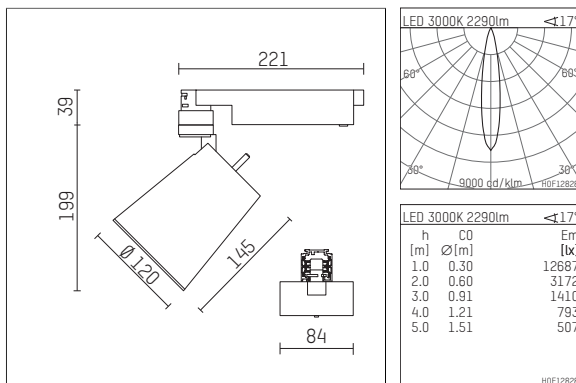

112 370 03 906 D | silver

gin.o 3
spotlight
LED COB | 26 W 3000 K

- spotlight gin.o 3
- with 3 circuit DALI adapter
- for Hoffmeister control.x tracks
- circuit selection is possible while adapter is inserted into the track
- passive thermo management
- with LED COB 3000 lm
- colour temperature: 3000 K
- colour rendering index: CRI >90
- L90 / B10 (50.000h)
- SDCM < 2
- net luminous flux: 2290 lm
- total load: 26 W
- luminous efficacy: 88,1 lm/W
- rotationsymmetrical light distribution, spot
- reflector of aluminium, silver anodised
- LED power unit integrated in adapter, electronic (DALI), 220-240 V, 0/50/60 Hz
- amplitude dimming
- dimming range: 100-1 %
- housing of die cast aluminium
- adapter of fibreglass reinforced thermoplastic
- length: 221 mm, width: 84 mm, height: 238 mm
- rotatable 360°, 90° tiltable
- weight: 1,5 kg
- protection rating: IP20
- protection class I
- 5 years Hoffmeister warranty
- Made in Germany
- maximum ambient temperature: 45 ° C
- certificates: manufactured according to DIN VDE 0711 / EN 60598, CE
- colour: silver
- 112 370 03 906 D

Additional optional accessory components

description accessory general	dimensions in mm	item number	pic.-No.
soft.shape lens for spotlights gin.o and lo.nely size 3	Ø: 100	105782	01
sculpture lens for spotlights gin.o and lo.nely size 3	Ø: 100	105773	02
prismatic glass for spotlights gin.o and lo.nely size 3	Ø: 100	105775	03
honeycomb louver for spotlights gin.o and lo.nely size 3		105761721	04
soft.spot lens for spotlights gin.o and lo.nely size 3	Ø: 100	105774	01