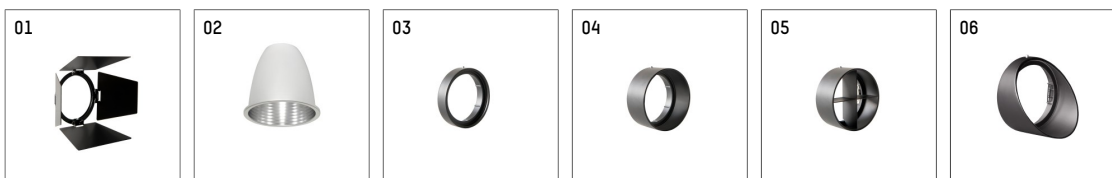

112 371 02 721 D
accessory

Optional accessories

description accessory general	dimensions in mm	item number	pic.-No.
antiglare flaps for spotlights gin.o and lo.nely size 3		105757	01
changable reflector spot for gin.o 3 and directional spotlight SAM		112 370 00 000	02
changable reflector flood for gin.o 3 and directional spotlight SAM		112 372 00 000	02
connection ring suitable for attachment of accessories for spotlights gin.o and lo.nely size 3		105760721	03
connection tube suitable for attachment of accessories for spotlights gin.o and lo.nely size 3		105759721	04
connection tube with cross louver suitable for attachment of accessories for spotlights gin.o and lo.nely size 3		105758721	05
visor suitable for attachment of accessories for spotlights gin.o and lo.nely size 3		105783721	06

Additional optional accessory components

description accessory general	dimensions in mm	item number	pic.-No.
soft.shape lens for spotlights gin.o and lo.nely size 3	Ø: 100	105782	01
soft.spot lens for spotlights gin.o and lo.nely size 3	Ø: 100	105774	01
sculpture lens for spotlights gin.o and lo.nely size 3	Ø: 100	105773	02
prismatic glass for spotlights gin.o and lo.nely size 3	Ø: 100	105775	03
honeycomb louver for spotlights gin.o and lo.nely size 3		105761721	04
dichroitic food filter for food lighting (bread and cheese) for spotlights gin.o and lo.nely size 3	Ø: 100	105764	05
dichroitic food filter for food lighting (meat and sausages) for spotlights gin.o and lo.nely size 3	Ø: 100	105762	06
dichroitic food filter for food lighting (fish) for spotlights gin.o and lo.nely size 3	Ø: 100	105763	07