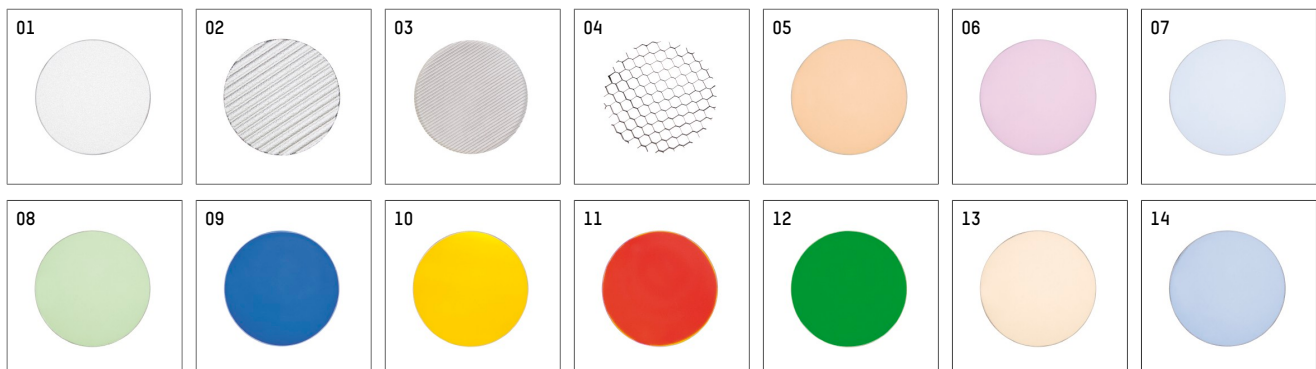

112 371 02 721 D
accessory

Additional optional accessory components

description accessory general	dimensions in mm	item number	pic.-No.
dichroitic food filter for food lighting (fruits and vegetable) for spotlights gin.o and lo.nely size 3	Ø: 100	105765	08
dichroitic colour filter for spotlights gin.o and lo.nely size 3	Ø: 100	105768	09
dichroitic colour filter for spotlights gin.o and lo.nely size 3	Ø: 100	105766	10
dichroitic colour filter for spotlights gin.o and lo.nely size 3	Ø: 100	105767	11
dichroitic colour filter for spotlights gin.o and lo.nely size 3	Ø: 100	105769	12
Dichroitic conversion filter warm tone filter, conversion from 3000K to 2400K for spotlights gin.o and lo.nely size 3	Ø: 100	105770	13
Dichroitic conversion filter neutral filter, conversion from 3000K to 4000K for spotlights gin.o and lo.nely size 3	Ø: 100	105771	14
Dichroitic conversion filter daylight filter, conversion from 3000K to 5000K for spotlights gin.o and lo.nely size 3	Ø: 100	105772	15
UV filter glass UVB filter for spotlight gin.o 3	Ø: 100	105776	16
UV filter glass UVA filter for spotlight gin.o 3	Ø: 100	105853	16
IR filter glass for spotlight gin.o 3	Ø: 100	105777	16
UV/IR filter glass for spotlight gin.o 3	Ø: 100	105778	16
safety glass, clear for spotlights gin.o 3 and SAM directional spotlights	Ø: 100	115885	16