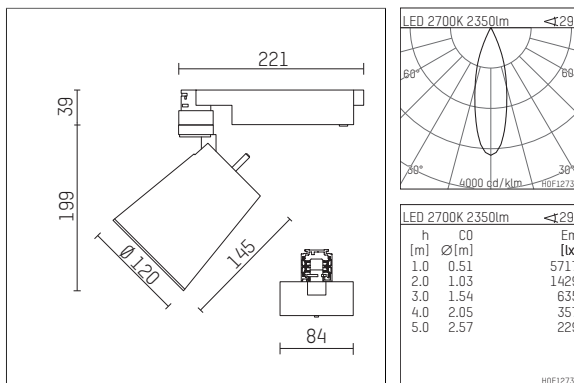

112 371 02 721 D | black

gin.o 3
spotlight
LED COB | 41 W 2700 K

- spotlight gin.o 3
- with 3 circuit DALI adapter
- for Hoffmeister control.x tracks
- circuit selection is possible while adapter is inserted into the track
- passive thermo management
- with LED COB 3000 lm
- colour temperature: 2700 K
- colour rendering index: CRI 95
- L90 / B10 (50.000h)
- SDCM < 2
- net luminous flux: 2350 lm
- total load: 41 W
- luminous efficacy: 57,3 lm/W
- rotationsymmetrical light distribution, medium
- reflector of aluminium, silver anodised
- LED power unit integrated in adapter, electronic (DALI)
- amplitude dimming
- dimming range: 100-1 %
- housing of die cast aluminium
- adapter of fibreglass reinforced thermoplastic
- length: 221 mm, width: 84 mm, height: 238 mm
- rotatable 360°, 90° tiltable
- weight: 1,5 kg
- protection rating: IP20
- protection class I
- 5 years Hoffmeister warranty
- Made in Germany
- maximum ambient temperature: 45 ° C
- certificates: manufactured according to DIN VDE 0711 / EN 60598, CE
- colour: black
- 112 371 02 721 D