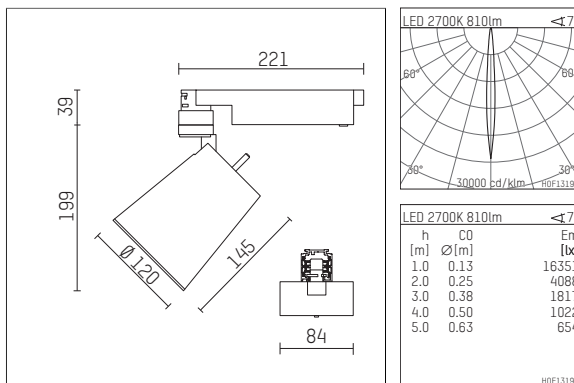

## 112 373 02 906 D | silver

gin.o 3  
spotlight  
LED COB | 13 W 2700 K

- spotlight gin.o 3
- with 3 circuit DALI adapter
- for Hoffmeister control.x tracks
- circuit selection is possible while adapter is inserted into the track
- passive thermo management
- with LED COB 1200 lm
- colour temperature: 2700 K
- colour rendering index: CRI >90
- L90 / B10 (50.000h)
- SDCM < 2
- net luminous flux: 810 lm
- total load: 13 W
- luminous efficacy: 62,3 lm/W
- rotationsymmetrical light distribution, narrow spot
- reflector of aluminium, silver anodised
- LED power unit integrated in adapter, electronic (DALI), 220-240 V, 0/50/60 Hz
- amplitude dimming
- dimming range: 100-1 %
- housing of die cast aluminium
- adapter of fibreglass reinforced thermoplastic
- length: 221 mm, width: 84 mm, height: 238 mm
- rotatable 360°, 90° tiltable
- weight: 1,5 kg
- protection rating: IP20
- protection class I
- 5 years Hoffmeister warranty
- Made in Germany
- maximum ambient temperature: 45 ° C
- certificates: manufactured according to DIN VDE 0711 / EN 60598, CE
- colour: silver
- 112 373 02 906 D

### Additional optional accessory components

description accessory general	dimensions in mm	item number	pic.-No.
soft.shape lens for spotlights gin.o and lo.nely size 3	Ø: 100	105782	01
sculpture lens for spotlights gin.o and lo.nely size 3	Ø: 100	105773	02
prismatic glass for spotlights gin.o and lo.nely size 3	Ø: 100	105775	03
honeycomb louver for spotlights gin.o and lo.nely size 3		105761721	04
soft.spot lens for spotlights gin.o and lo.nely size 3	Ø: 100	105774	01