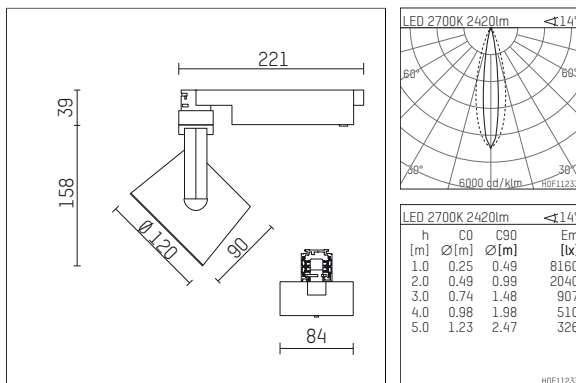

## 113 346 12 910 | white

lo.nely 3 | oval flood  
floodlight  
LED | 41 W 2700 K

- floodlight lo.nely 3 oval flood
- with 3 circuit universal adapter
- for Hoffmeister control.x tracks
- circuit selection is possible while adapter is inserted into the track
- with horizontal oval.flood light distribution
- passive thermo management
- with LED 2900 lm
- colour temperature: 2700 K
- colour rendering index: CRI >90
- L90 / B10 (50.000h)
- SDCM < 2
- net luminous flux: 2420 lm
- total load: 41 W
- luminous efficacy: 59,0 lm/W
- oval flood horizontal
- LED power unit integrated in adapter, electronic
- temperature-controlled LED circuit board (NTC)
- amplitude dimming
- adapter with integrated potentiometer
- dimming range: 100-1 %
- housing of die cast aluminium
- adapter of fibreglass reinforced thermoplastic
- microprismatic filter with very high rate of light transmission
- length: 221 mm, width: 84 mm, height: 197 mm
- rotatable 360°, 90° tiltable (can be fixed)
- weight: 1,25 kg
- protection rating: IP20
- protection class I
- 5 years Hoffmeister warranty
- Made in Germany
- maximum ambient temperature: 35 ° C
- certificates: manufactured according to DIN VDE 0711 / EN 60598, CE
- colour: white (RAL9016)
- 113 346 12 910

### Required accessories

description accessory general	dimensions in mm	item number	pic.-No.
antiglare flaps for spotlights gin.o and lo.nely size 3		105757	01

### Optional accessories

description accessory general	dimensions in mm	item number	pic.-No.
connection ring suitable for attachment of accessories for spotlights gin.o and lo.nely size 3		105760910	01
connection tube suitable for attachment of accessories for spotlights gin.o and lo.nely size 3		105759910	02
connection tube with cross louver suitable for attachment of accessories for spotlights gin.o and lo.nely size 3		105758910	03
visor suitable for attachment of accessories for spotlights gin.o and lo.nely size 3		105783910	04