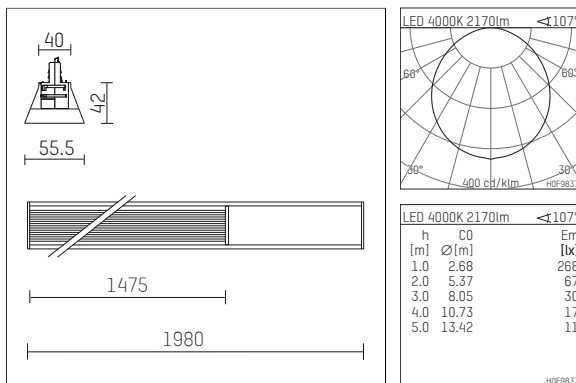

## 114 505 04 906 | silver

in.line 2.0  
floodlight  
LED | 23 W 4000 K

- floodlight in.line 2.0
- with 3 circuit universal adapter
- adapter integrated into luminaire profile, operational on the face
- mounting on the track without tools
- with LED 3250 lm
- colour temperature: 4000 K
- colour rendering index: CRI >90
- L70 / B50 (50.000h)
- SDCM < 3
- net luminous flux: 2170 lm
- total load: 23 W
- luminous efficacy: 94,3 lm/W
- symmetrical light distribution, wide flood
- reflector of aluminium, white
- beam angle: 107 °
- UGR: 24
- with built in LED power unit, electronic
- housing of aluminium
- adapter of fibreglass reinforced thermoplastic
- prismatic cover of extrudes polycarbonate, translucent
- length: 1980 mm, width: 55,3 mm, height: 42 mm
- weight: 3,1 kg
- protection rating: IP20
- protection class I
- 5 years Hoffmeister warranty
- Made in Germany
- certificates: manufactured according to DIN VDE 0711 / EN 60598, CE
- colour: silver
- 114 505 04 906