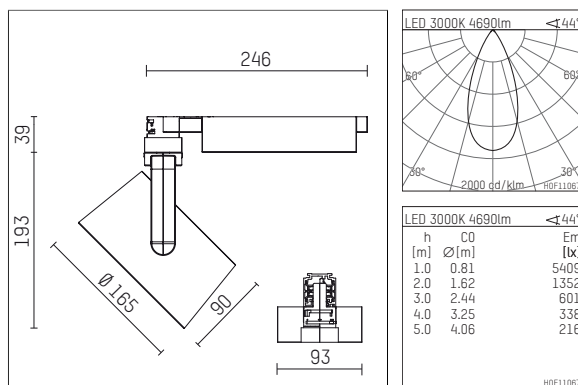

116 554 13 910 | white

lo.nely 4
spotlight
LED | 69 W 3000 K

- spotlight lo.nely 4
- with 3 circuit universal adapter
- for Hoffmeister control.x tracks
- circuit selection is possible while adapter is inserted into the track
- passive thermo management
- with LED 5850 lm
- colour temperature: 3000 K
- colour rendering index: CRI >90
- L90 / B10 (50.000h)
- SDCM < 2
- net luminous flux: 4690 lm
- total load: 69 W
- luminous efficacy: 68,0 lm/W
- flood
- beam angle: 45 °
- LED power unit integrated in adapter, electronic, 220-240 V, 50/60 Hz
- dimmable
- adapter with integrated potentiometer
- dimming range: 100-10 %
- housing of die cast aluminium
- adapter of fibreglass reinforced thermoplastic
- microprismatic filter with very high rate of light transmission
- length: 246 mm, width: 93 mm, height: 232 mm
- rotatable 360°, 95° tiltable (can be fixed)
- weight: 2,15 kg
- protection rating: IP20
- protection class I
- 5 years Hoffmeister warranty
- Made in Germany
- maximum ambient temperature: 35 ° C
- certificates: manufactured according to DIN VDE 0711 / EN 60598, CE
- colour: white (RAL9016)
- 116 554 13 910

Additional optional accessory components

description accessory general	dimensions in mm	item number	pic.-No.
honeycomb louver für Strahler lo.nely Größe 4		116 578 00 000	01
sculpture lens for spotlights lo.nely size 4	Ø: 146,5	116 571 00 000	02
soft.shape lens for spotlights lo.nely size 4	Ø: 146,5	116 570 00 000	03
soft.spot lens for spotlights lo.nely size 4	Ø: 146,5	116 574 00 000	03
prismatic glass for spotlights lo.nely size 4	Ø: 146,5	116 573 00 000	04
wide flood structured glas for spotlights lo.nely size 4	Ø: 146,5	116 572 00 000	02