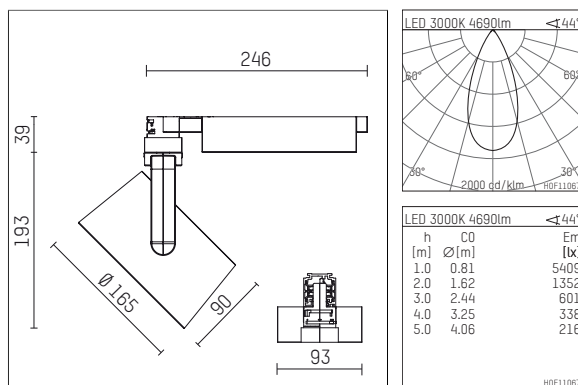

116 554 13 910 | white

lo.nely 4
spotlight
LED | 69 W 3000 K

- spotlight lo.nely 4
- with 3 circuit universal adapter
- for Hoffmeister control.x tracks
- circuit selection is possible while adapter is inserted into the track
- passive thermo management
- with LED 5850 lm
- colour temperature: 3000 K
- colour rendering index: CRI >90
- L90 / B10 (50.000h)
- SDCM < 2
- net luminous flux: 4690 lm
- total load: 69 W
- luminous efficacy: 68,0 lm/W
- flood
- beam angle: 45 °
- LED power unit integrated in adapter, electronic, 220-240 V, 50/60 Hz
- dimmable
- adapter with integrated potentiometer
- dimming range: 100-10 %
- housing of die cast aluminium
- adapter of fibreglass reinforced thermoplastic
- microprismatic filter with very high rate of light transmission
- length: 246 mm, width: 93 mm, height: 232 mm
- rotatable 360°, 95° tiltable (can be fixed)
- weight: 2,15 kg
- protection rating: IP20
- protection class I
- 5 years Hoffmeister warranty
- Made in Germany
- maximum ambient temperature: 35 ° C
- certificates: manufactured according to DIN VDE 0711 / EN 60598, CE
- colour: white (RAL9016)
- 116 554 13 910

Additional optional accessory components

| description accessory general | dimensions in mm | item number | pic.-No. |
|---|------------------|----------------|----------|
| honeycomb louver für Strahler lo.nely Größe 4 | | 116 578 00 000 | 01 |
| sculpture lens for spotlights lo.nely size 4 | Ø: 146,5 | 116 571 00 000 | 02 |
| soft.shape lens for spotlights lo.nely size 4 | Ø: 146,5 | 116 570 00 000 | 03 |
| soft.spot lens for spotlights lo.nely size 4 | Ø: 146,5 | 116 574 00 000 | 03 |
| prismatic glass for spotlights lo.nely size 4 | Ø: 146,5 | 116 573 00 000 | 04 |
| wide flood structured glas for spotlights lo.nely size 4 | Ø: 146,5 | 116 572 00 000 | 02 |