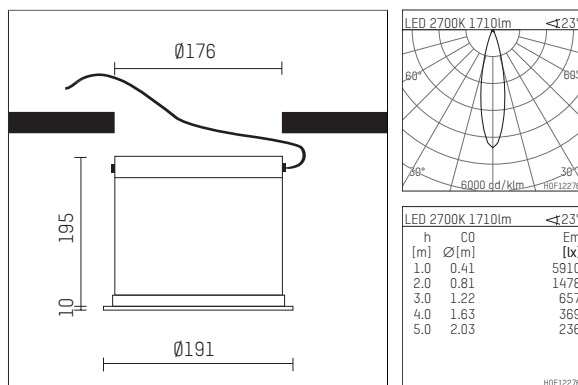

117 340 02 910 | white

DL 150 | IP65
downlight
LED | 28 W 2700 K

- downlight DL 150 IP65
- with a rim projecting over the ceiling
- for installation into suspended ceilings
- with LED 2100 lm
- colour temperature: 2700 K
- colour rendering index: CRI >90
- L90 / B10 (50.000h)
- SDCM < 2
- net luminous flux: 1710 lm
- total load: 28 W
- luminous efficacy: 61,1 lm/W
- rotationsymmetrical light distribution, medium
- reflector of aluminium, black
- beam angle: 25 °
- UGR: 6
- with built in LED power unit, electronic, 220-240 V, 50/60 Hz
- power supply: push-wire terminal 2x3x2,5 mm²
- housing of die cast aluminium
- recessing ring of die cast aluminium
- ceiling trim of die cast aluminium
- the luminaire can subsequently be inset into the ceiling mounting ring
- diameter: 191 mm, recessing diameter: 176 mm
- recessing depth: 195 mm, ceiling thickness: max. 50 mm
- weight: 2,4 kg
- protection rating: IP65
- protection class I
- 5 years Hoffmeister warranty
- Made in Germany
- certificates: manufactured according to DIN VDE 0711 / EN 60598, CE
- colour: white
- 117 340 02 910