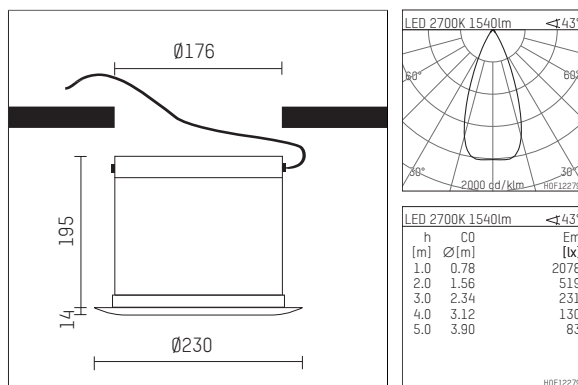

117 350 02 902 | stainless steel

DL 150 | IP65
downlight
LED | 28 W 2700 K

- downlight DL 150 IP65
- with a rim projecting over the ceiling
- for installation into suspended ceilings
- with LED 2100 lm
- colour temperature: 2700 K
- colour rendering index: CRI >90
- L90 / B10 (50.000h)
- SDCM < 2
- net luminous flux: 1540 lm
- total load: 28 W
- luminous efficacy: 55,0 lm/W
- rotationsymmetrical light distribution, flood
- reflector of aluminium, black
- beam angle: 45 °
- UGR: 11
- with built in LED power unit, electronic, 220-240 V, 50/60 Hz
- power supply: push-wire terminal 2x3x2,5 mm²
- housing of die cast aluminium
- recessing ring of die cast aluminium
- ceiling trim of stainless steel
- the luminaire can subsequently be inset into the ceiling mounting ring
- diameter: 230 mm, recessing diameter: 176 mm
- recessing depth: 195 mm, ceiling thickness: max. 50 mm
- weight: 2,5 kg
- protection rating: IP65
- protection class I
- 5 years Hoffmeister warranty
- Made in Germany
- certificates: manufactured according to DIN VDE 0711 / EN 60598, CE
- colour: stainless steel
- 117 350 02 902