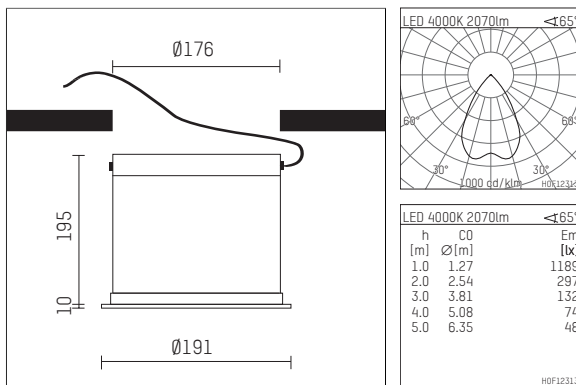

117 360 04 910 | white

DL 150 | IP65
downlight
LED | 28 W 4000 K

- downlight DL 150 IP65
- with a rim projecting over the ceiling
- for installation into suspended ceilings
- with LED 3150 lm
- colour temperature: 4000 K
- colour rendering index: CRI >80
- L90 / B10 (50.000h)
- SDCM < 3
- net luminous flux: 2070 lm
- total load: 28 W
- luminous efficacy: 73,9 lm/W
- rotationsymmetrical light distribution, wide flood
- reflector of aluminium, black
- beam angle: 65 °
- UGR: 18
- with built in LED power unit, electronic, 220-240 V, 50/60 Hz
- power supply: push-wire terminal 2x3x2,5 mm²
- housing of die cast aluminium
- recessing ring of die cast aluminium
- ceiling trim of die cast aluminium
- the luminaire can subsequently be inset into the ceiling mounting ring
- diameter: 191 mm, recessing diameter: 176 mm
- recessing depth: 195 mm, ceiling thickness: max. 50 mm
- weight: 2,4 kg
- protection rating: IP65
- protection class I
- 5 years Hoffmeister warranty
- Made in Germany
- certificates: manufactured according to DIN VDE 0711 / EN 60598, CE
- colour: white
- 117 360 04 910