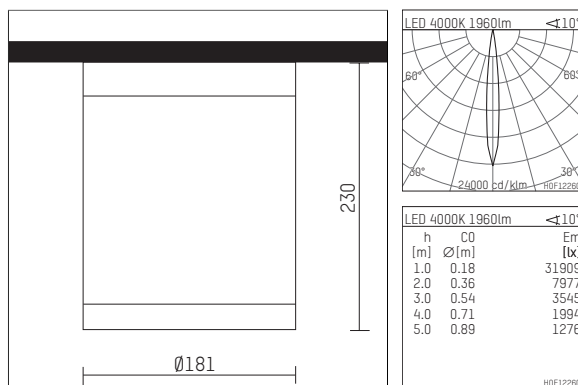

117 420 04 910 | white

DL 150 | IP65
ceiling mounted luminaire
LED | 28 W 4000 K

- ceiling mounted luminaire DL 150 IP65
- visible luminaire cover made of clear safety glass, 8 mm
- with LED 3150 lm
- colour temperature: 4000 K
- colour rendering index: CRI >80
- L90 / B10 (50.000h)
- SDCM < 3
- net luminous flux: 1960 lm
- total load: 28 W
- luminous efficacy: 70,0 lm/W
- rotationsymmetrical light distribution, spot
- reflector of aluminium, black
- beam angle: 10 °
- UGR: 2
- with built in LED power unit, electronic, 220-240 V, 0/50/60 Hz
- power supply: connecting terminal 3x2,5 mm²
- 2 cable inputs, suitable for through-wiring 2 x 3 x 1,5 mm²
- housing of die cast aluminium
- safety glass, clear
- ceiling mounting of die cast aluminium
- height: 230 mm
- diameter: 181 mm
- weight: 3,4 kg
- protection rating: IP65
- protection class I
- 5 years Hoffmeister warranty
- Made in Germany
- certificates: manufactured according to DIN VDE 0711 / EN 60598, CE
- colour: white
- 117 420 04 910

- Overview of accessories on the following page / s

117 420 04 910
accessory

Optional accessories

description accessory general	dimensions in mm	item number	pic.-No.
ring for variable semi-recessing for surface mounted luminaires DL 150	Ø: 228	079 040 00 910	01