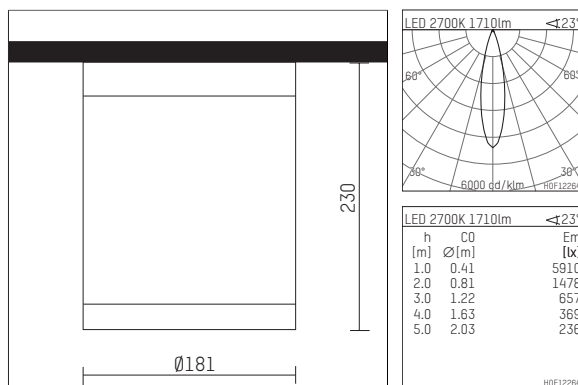

## 117 440 02 726 | anthracite

DL 150 | IP65  
ceiling mounted luminaire  
LED | 28 W 2700 K

- ceiling mounted luminaire DL 150 IP65
- visible luminaire cover made of clear safety glass, 8 mm
- with LED 1850 lm
- colour temperature: 2700 K
- colour rendering index: CRI >90
- L90 / B10 (50.000h)
- SDCM < 3
- net luminous flux: 1710 lm
- total load: 28 W
- luminous efficacy: 61,1 lm/W
- rotationsymmetrical light distribution, medium
- reflector of aluminium, black
- beam angle:  $25^\circ$
- UGR: 6
- with built in LED power unit, electronic, 220-240 V, 0/50/60 Hz
- power supply: connecting terminal  $3 \times 2,5 \text{ mm}^2$
- 2 cable inputs, suitable for through-wiring  $2 \times 3 \times 1,5 \text{ mm}^2$
- housing of die cast aluminium
- safety glass, clear
- ceiling mounting of die cast aluminium
- height: 230 mm
- diameter: 181 mm
- weight: 3,4 kg
- protection rating: IP65
- protection class I
- 5 years Hoffmeister warranty
- Made in Germany
- certificates: manufactured according to DIN VDE 0711 / EN 60598, CE
- colour: anthracite
- 117 440 02 726

- Overview of accessories on the following page / s

117 440 02 726  
**accessory****Optional accessories**

description accessory general	dimensions in mm	item number	pic.-No.
ring for variable semi-recessing for surface mounted luminaires DL 150	∅: 228	079 040 00 726	01