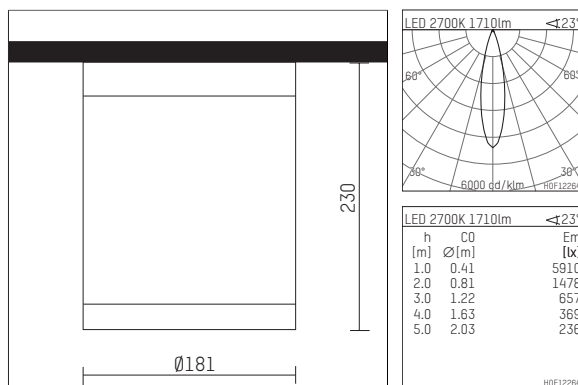

## 117 440 02 726 | anthracite

DL 150 | IP65  
ceiling mounted luminaire  
LED | 28 W 2700 K

- ceiling mounted luminaire DL 150 IP65
- visible luminaire cover made of clear safety glass, 8 mm
- with LED 1850 lm
- colour temperature: 2700 K
- colour rendering index: CRI >90
- L90 / B10 (50.000h)
- SDCM < 3
- net luminous flux: 1710 lm
- total load: 28 W
- luminous efficacy: 61,1 lm/W
- rotationsymmetrical light distribution, medium
- reflector of aluminium, black
- beam angle: 25 °
- UGR: 6
- with built in LED power unit, electronic, 220-240 V, 0/50/60 Hz
- power supply: connecting terminal 3x2,5 mm<sup>2</sup>
- 2 cable inputs, suitable for through-wiring 2 x 3 x 1,5 mm<sup>2</sup>
- housing of die cast aluminium
- safety glass, clear
- ceiling mounting of die cast aluminium
- height: 230 mm
- diameter: 181 mm
- weight: 3,4 kg
- protection rating: IP65
- protection class I
- 5 years Hoffmeister warranty
- Made in Germany
- certificates: manufactured according to DIN VDE 0711 / EN 60598, CE
- colour: anthracite
- 117 440 02 726

## Optional accessories

description accessory general	dimensions in mm	item number	pic.-No.
ring for variable semi-recessing for surface mounted luminaires DL 150	Ø: 228	079 040 00 726	01