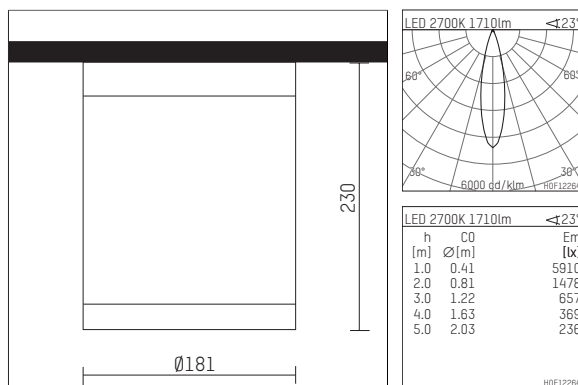

117 440 02 916 | silver

DL 150 | IP65
ceiling mounted luminaire
LED | 28 W 2700 K

- ceiling mounted luminaire DL 150 IP65
- visible luminaire cover made of clear safety glass, 8 mm
- with LED 1850 lm
- colour temperature: 2700 K
- colour rendering index: CRI >90
- L90 / B10 (50.000h)
- SDCM < 3
- net luminous flux: 1710 lm
- total load: 28 W
- luminous efficacy: 61,1 lm/W
- rotationsymmetrical light distribution, medium
- reflector of aluminium, black
- beam angle: 25 °
- UGR: 6
- with built in LED power unit, electronic, 220-240 V, 0/50/60 Hz
- power supply: connecting terminal 3x2,5 mm²
- 2 cable inputs, suitable for through-wiring 2 x 3 x 1,5 mm²
- housing of die cast aluminium
- safety glass, clear
- ceiling mounting of die cast aluminium
- height: 230 mm
- diameter: 181 mm
- weight: 3,4 kg
- protection rating: IP65
- protection class I
- 5 years Hoffmeister warranty
- Made in Germany
- certificates: manufactured according to DIN VDE 0711 / EN 60598, CE
- colour: silver
- 117 440 02 916

- Overview of accessories on the following page / s

117 440 02 916
accessory

Optional accessories

description accessory general	dimensions in mm	item number	pic.-No.
ring for variable semi-recessing for surface mounted luminaires DL 150	Ø: 228	079 040 00 916	01