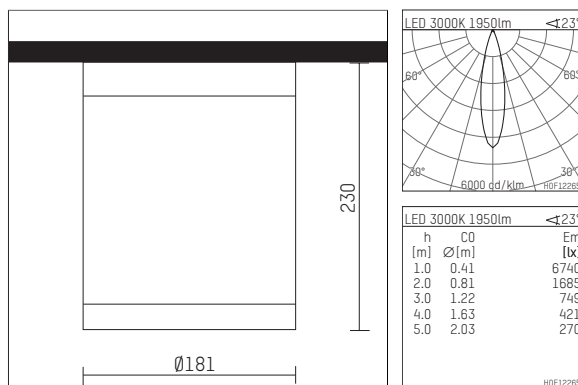

117 440 03 726 | anthracite

DL 150 | IP65
ceiling mounted luminaire
LED | 28 W 3000 K

- ceiling mounted luminaire DL 150 IP65
- visible luminaire cover made of clear safety glass, 8 mm
- with LED 2400 lm
- colour temperature: 3000 K
- colour rendering index: CRI >90
- L90 / B10 (50.000h)
- SDCM < 2
- net luminous flux: 1950 lm
- total load: 28 W
- luminous efficacy: 69,6 lm/W
- rotationsymmetrical light distribution, medium
- reflector of aluminium, black
- beam angle: 25°
- UGR: 7
- with built in LED power unit, electronic, 220-240 V, 0/50/60 Hz
- power supply: connecting terminal $3 \times 2,5 \text{ mm}^2$
- 2 cable inputs, suitable for through-wiring $2 \times 3 \times 1,5 \text{ mm}^2$
- housing of die cast aluminium
- safety glass, clear
- ceiling mounting of die cast aluminium
- height: 230 mm
- diameter: 181 mm
- weight: 3,4 kg
- protection rating: IP65
- protection class I
- 5 years Hoffmeister warranty
- Made in Germany
- certificates: manufactured according to DIN VDE 0711 / EN 60598, CE
- colour: anthracite
- 117 440 03 726

- Overview of accessories on the following page / s

117 440 03 726
accessory**Optional accessories**

description accessory general	dimensions in mm	item number	pic.-No.
ring for variable semi-recessing for surface mounted luminaires DL 150	Ø: 228	079 040 00 726	01