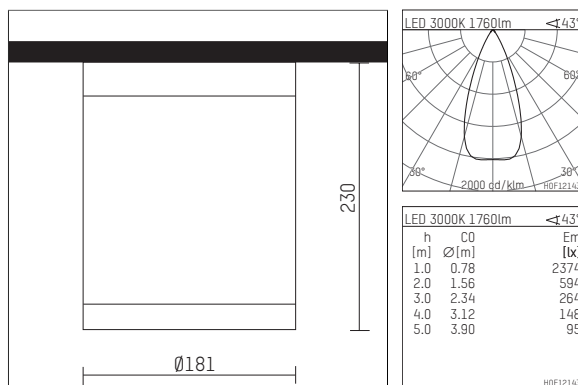

## 117 450 03 916 | silver

DL 150 | IP65  
ceiling mounted luminaire  
LED | 28 W 3000 K

- ceiling mounted luminaire DL 150 IP65
- visible luminaire cover made of clear safety glass, 8 mm
- with LED 2400 lm
- colour temperature: 3000 K
- colour rendering index: CRI >90
- L90 / B10 (50.000h)
- SDCM < 2
- net luminous flux: 1760 lm
- total load: 28 W
- luminous efficacy: 62,9 lm/W
- rotationsymmetrical light distribution, flood
- reflector of aluminium, black
- beam angle: 45 °
- UGR: 11
- with built in LED power unit, electronic, 220-240 V, 0/50/60 Hz
- power supply: connecting terminal 3x2,5 mm<sup>2</sup>
- 2 cable inputs, suitable for through-wiring 2 x 3 x 1,5 mm<sup>2</sup>
- housing of die cast aluminium
- safety glass, clear
- ceiling mounting of die cast aluminium
- height: 230 mm
- diameter: 181 mm
- weight: 3,4 kg
- protection rating: IP65
- protection class I
- 5 years Hoffmeister warranty
- Made in Germany
- certificates: manufactured according to DIN VDE 0711 / EN 60598, CE
- colour: silver
- 117 450 03 916

## Optional accessories

description accessory general	dimensions in mm	item number	pic.-No.
ring for variable semi-recessing for surface mounted luminaires DL 150	Ø: 228	079 040 00 916	01