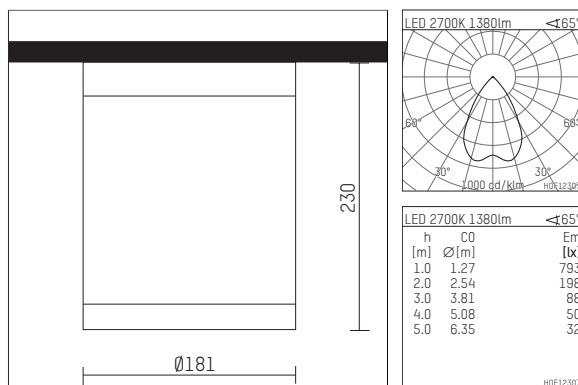

## 117 460 02 726 | anthracite

DL 150 | IP65  
ceiling mounted luminaire  
LED | 28 W 2700 K

- ceiling mounted luminaire DL 150 IP65
- visible luminaire cover made of clear safety glass, 8 mm
- with LED 1850 lm
- colour temperature: 2700 K
- colour rendering index: CRI >90
- L90 / B10 (50.000h)
- SDCM < 3
- net luminous flux: 1380 lm
- total load: 28 W
- luminous efficacy: 49,3 lm/W
- rotationsymmetrical light distribution, wide flood
- reflector of aluminium, black
- beam angle: 65 °
- UGR: 17
- with built in LED power unit, electronic, 220-240 V, 0/50/60 Hz
- power supply: connecting terminal 3x2,5 mm<sup>2</sup>
- 2 cable inputs, suitable for through-wiring 2 x 3 x 1,5 mm<sup>2</sup>
- housing of die cast aluminium
- safety glass, clear
- ceiling mounting of die cast aluminium
- height: 230 mm
- diameter: 181 mm
- weight: 3,4 kg
- protection rating: IP65
- protection class I
- 5 years Hoffmeister warranty
- Made in Germany
- certificates: manufactured according to DIN VDE 0711 / EN 60598, CE
- colour: anthracite
- 117 460 02 726

## Optional accessories

description accessory general	dimensions in mm	item number	pic.-No.
ring for variable semi-recessing for surface mounted luminaires DL 150	∅: 228	079 040 00 726	01

01