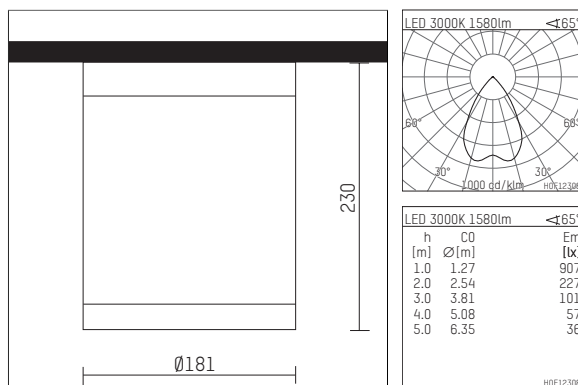

117 460 03 910 | white

DL 150 | IP65
ceiling mounted luminaire
LED | 28 W 3000 K

- ceiling mounted luminaire DL 150 IP65
- visible luminaire cover made of clear safety glass, 8 mm
- with LED 2400 lm
- colour temperature: 3000 K
- colour rendering index: CRI >90
- L90 / B10 (50.000h)
- SDCM < 2
- net luminous flux: 1580 lm
- total load: 28 W
- luminous efficacy: 56,4 lm/W
- rotationsymmetrical light distribution, wide flood
- reflector of aluminium, black
- beam angle: 65 °
- UGR: 18
- with built in LED power unit, electronic, 220-240 V, 0/50/60 Hz
- power supply: connecting terminal 3x2,5 mm²
- 2 cable inputs, suitable for through-wiring 2 x 3 x 1,5 mm²
- housing of die cast aluminium
- safety glass, clear
- ceiling mounting of die cast aluminium
- height: 230 mm
- diameter: 181 mm
- weight: 3,4 kg
- protection rating: IP65
- protection class I
- 5 years Hoffmeister warranty
- Made in Germany
- certificates: manufactured according to DIN VDE 0711 / EN 60598, CE
- colour: white
- 117 460 03 910

- Overview of accessories on the following page / s

117 460 03 910
accessory

Optional accessories

description accessory general	dimensions in mm	item number	pic.-No.
ring for variable semi-recessing for surface mounted luminaires DL 150	Ø: 228	079 040 00 910	01