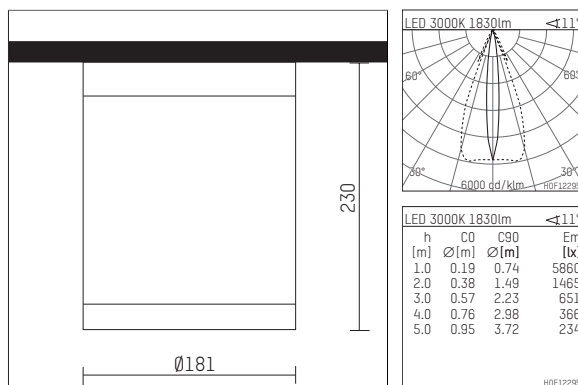

117 470 03 916 | silver

DL 150 | IP65
ceiling mounted luminaire
LED | 28 W 3000 K

- ceiling mounted luminaire DL 150 IP65
- visible luminaire cover made of clear safety glass, 8 mm
- with LED 2400 lm
- colour temperature: 3000 K
- colour rendering index: CRI >90
- L90 / B10 (50.000h)
- SDCM < 2
- net luminous flux: 1830 lm
- total load: 28 W
- luminous efficacy: 65,4 lm/W
- bisymmetrical light distribution, oval flood
- reflector of aluminium, black
- UGR: 2
- with built in LED power unit, electronic, 220-240 V, 0/50/60 Hz
- power supply: connecting terminal 3x2,5 mm²
- 2 cable inputs, suitable for through-wiring 2 x 3 x 1,5 mm²
- housing of die cast aluminium
- safety glass, clear
- ceiling mounting of die cast aluminium
- height: 230 mm
- diameter: 181 mm
- weight: 3,4 kg
- protection rating: IP65
- protection class I
- 5 years Hoffmeister warranty
- Made in Germany
- certificates: manufactured according to DIN VDE 0711 / EN 60598, CE
- colour: silver
- 117 470 03 916

- Overview of accessories on the following page / s

117 470 03 916
accessory

Optional accessories

description accessory general	dimensions in mm	item number	pic.-No.
ring for variable semi-recessing for surface mounted luminaires DL 150	∅: 228	079 040 00 916	01