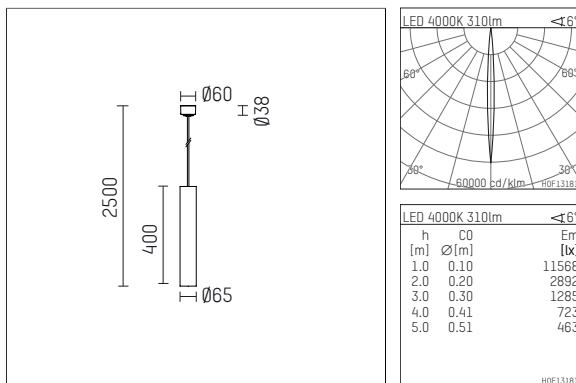

## 119 501 04 910 | white

car.a  
pendant luminaire  
LED | 5 W 4000 K

- pendant luminaire car.a
- with canopy
- for surface mounted ceiling installation
- with LED 360 lm
- colour temperature: 4000 K
- colour rendering index: CRI >80
- L80 / B10 (50.000h)
- SDCM < 2
- net luminous flux: 310 lm
- total load: 5 W
- luminous efficacy: 62,0 lm/W
- rotationsymmetrical light distribution, narrow spot
- beam angle: 5 °
- UGR: 5
- build in LED power unit, electronic, 220-240 V, 50/60 Hz
- power supply: supply cord 3x0,75 mm<sup>2</sup>, length: 2000 mm
- housing of aluminium
- safety glass, clear
- height: 400 mm
- diameter: 65 mm, suspension length: 2500 mm
- weight: 1,938 kg
- protection rating: IP20
- protection class I
- 5 years Hoffmeister warranty
- Made in Germany
- certificates: manufactured according to DIN VDE 0711 / EN 60598, CE
- colour: white (RAL9016)
- 119 501 04 910