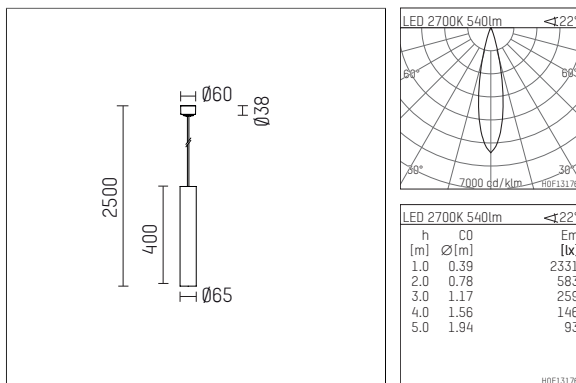

119 504 02 910 | white

car.a
pendant luminaire
LED | 10 W 2700 K

- pendant luminaire car.a
- with canopy
- for surface mounted ceiling installation
- with LED 700 lm
- colour temperature: 2700 K
- colour rendering index: CRI >90
- L80 / B10 (50.000h)
- SDCM < 2
- net luminous flux: 540 lm
- total load: 10 W
- luminous efficacy: 54,0 lm/W
- rotationsymmetrical light distribution, medium
- beam angle: 22 °
- UGR: 2
- build in LED power unit, electronic, 220-240 V, 50/60 Hz
- Dimming with external dimmers possible (trailing-edge and leading-edge)
- power supply: supply cord 3x0,75 mm², length: 2000 mm
- housing of aluminium
- safety glass, clear
- height: 400 mm
- diameter: 65 mm, suspension length: 2500 mm
- weight: 1,926 kg
- protection rating: IP20
- protection class I
- 5 years Hoffmeister warranty
- Made in Germany
- certificates: manufactured according to DIN VDE 0711 / EN 60598, CE
- colour: white (RAL9016)
- 119 504 02 910
