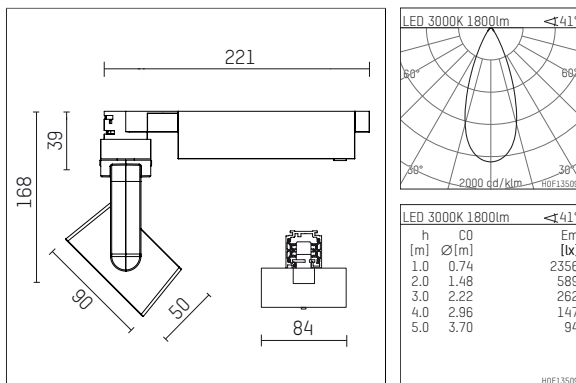

119 524 13 721 | black

hi.tech
spotlight
LED | 22 W 3000 K

- spotlight hi.tech
- with 3 circuit universal adapter
- for Hoffmeister control.x tracks
- circuit selection is possible while adapter is inserted into the track
- passive thermo management
- with LED 2000 lm
- colour temperature: 3000 K
- colour rendering index: CRI >90
- L90 / B10 (50.000h)
- SDCM < 2
- net luminous flux: 1800 lm
- total load: 22 W
- luminous efficacy: 81,8 lm/W
- rotationsymmetrical light distribution, flood
- LED power unit integrated in adapter, electronic, 220-240 V, 0/50/60 Hz
- amplitude dimming
- adapter with integrated potentiometer
- dimming range: 100-1 %
- housing of die cast aluminium
- adapter of fibreglass reinforced thermoplastic
- length: 221 mm, width: 84 mm, height: 168 mm
- rotatable 360°, 90° tiltable
- weight: 0,95 kg
- protection rating: IP20
- protection class I
- 5 years Hoffmeister warranty
- Made in Germany
- maximum ambient temperature: 35 ° C
- certificates: manufactured according to DIN VDE 0711 / EN 60598, CE
- colour: black
- 119 524 13 721