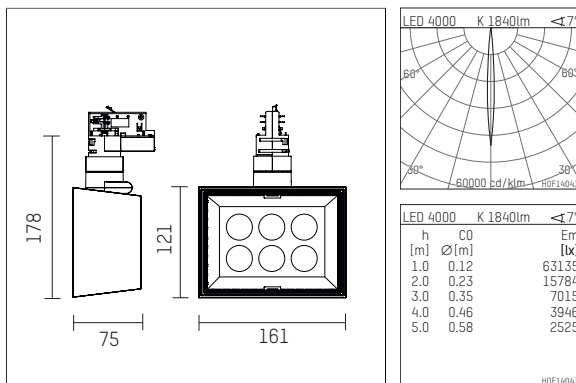

## 123 121 04 906 D | silver

li.co  
spotlight  
LED | 21 W 4000 K

- spotlight li.co
- with 3 circuit DALI adapter
- for Hoffmeister control.x tracks
- circuit selection is possible while adapter is inserted into the track
- passive thermo management
- with LED 2150 lm
- colour temperature: 4000 K
- colour rendering index: CRI >80
- L90 / B10 (50.000h)
- SDCM < 2
- net luminous flux: 1840 lm
- total load: 21 W
- luminous efficacy: 87,6 lm/W
- rotationsymmetrical light distribution, narrow spot
- beam angle: 7 °
- with built in LED power unit, electronic (DALI), 220-240 V, 0/50/60 Hz
- temperature-controlled LED circuit board (NTC)
- amplitude dimming
- dimming range: 100-1 %
- housing of die cast aluminium
- adapter of fibreglass reinforced thermoplastic
- length: 75 mm, width: 161 mm, height: 178 mm
- rotatable 360°, 90° tiltable
- weight: 1,18 kg
- protection rating: IP20
- protection class I
- 5 years Hoffmeister warranty
- Made in Germany
- maximum ambient temperature: 35 ° C
- certificates: manufactured according to DIN VDE 0711 / EN 60598, CE
- colour: silver
- 123 121 04 906 D

### Optional accessories

description accessory general	dimensions in mm	item number	pic.-No.
filter holder suitable for attachment of foils for spotlights li.co		123 130 00 721	01
accessory frame suitable for attachment of accessories for spotlights li.co		123 110 00 906	02
adapter socket, DALI Ausführung für Deckenaufbaumontage for Hoffmeister spotlights with DALI adapter	ØxH: 101 x 31	110 035 00 906 D	03
adapter socket, DALI Ausführung für Deckeneinbaumontage for Hoffmeister spotlights with DALI adapter	Ø: 130	110 036 00 906 D	04
accessory frame, with cell louver 6-fold for spotlights li.co		123 141 00 906	01
visor for spotlights li.co		123 140 00 906	05