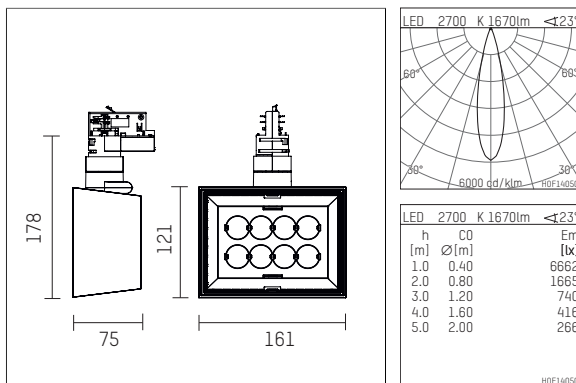

## 123 224 02 906 D | silver

li.co  
spotlight  
LED | 29 W 2700 K

- spotlight li.co
- with 3 circuit DALI adapter
- for Hoffmeister control.x tracks
- circuit selection is possible while adapter is inserted into the track
- passive thermo management
- with LED 1900 lm
- colour temperature: 2700 K
- colour rendering index: CRI >90
- L90 / B10 (50.000h)
- SDCM < 2
- net luminous flux: 1670 lm
- total load: 29 W
- luminous efficacy: 57,6 lm/W
- rotationsymmetrical light distribution, medium
- beam angle: 25 °
- with built in LED power unit, electronic (DALI), 220-240 V, 0/50/60 Hz
- temperature-controlled LED circuit board (NTC)
- amplitude dimming
- dimming range: 100-1 %
- housing of die cast aluminium
- adapter of fibreglass reinforced thermoplastic
- length: 75 mm, width: 161 mm, height: 178 mm
- rotatable 360°, 90° tiltable
- weight: 1,08 kg
- protection rating: IP20
- protection class I
- 5 years Hoffmeister warranty
- Made in Germany
- maximum ambient temperature: 35 ° C
- certificates: manufactured according to DIN VDE 0711 / EN 60598, CE
- colour: silver
- 123 224 02 906 D