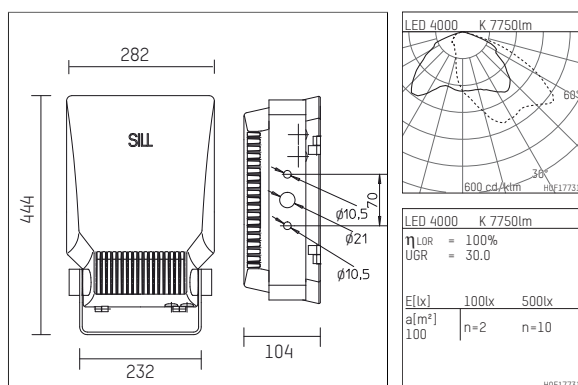

## 1536080NW08-1D | silver

153  
plane projector  
LED | 80 W 4000 K

- plane projector 153
- with mounting bracket
- for wall-, ground-, pole or ceiling mounting
- with LED 10350 lm
- colour temperature: 4000 K
- colour rendering index: CRI >80
- L90 / B10 (50.000h)
- SDCM < 3
- net luminous flux: 7750 lm
- total load: 80 W
- luminous efficacy: 96,9 lm/W
- asymmetrical light distribution, wide beam
- with built in LED power unit, electronic (DALI), 220-240 V, 0/50/60 Hz
- including thermal protection for driver and LED module
- optional DC voltage suitable (AC/DC) - 15% power for operation in emergency lighting systems
- further dimming functions on request
- amplitude dimming
- power supply: connecting terminal 5x2,5 mm<sup>2</sup>
- through wiring with 2xM20 cable gland for cables 8-12mm
- corrosion resistant aluminium housing AlSi12
- safety glass, clear
- length: 444 mm, width: 282 mm, height: 104 mm
- windage area: 0,04 m<sup>2</sup>
- weight: 5,6 kg
- protection rating: IP67
- protection class I
- 5 years warranty
- designed and manufactured in Germany
- minimum ambient temperature: -40 °C
- maximum ambient temperature: 35 °C
- impact resistance class: IK08
- certificates: manufactured according to DIN VDE 0711 / EN 60598, CE
- colour: silver (RAL9006)
- 1536080NW08-1D