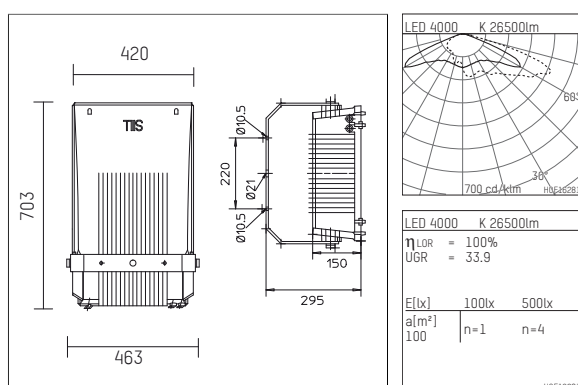

## 1555240NW12-2D | unpainted

155  
plane projector  
LED | 240 W 4000 K

- plane projector 155
- with mounting bracket
- for wall-, ground or pole-mounting
- with LED 31560 lm
- colour temperature: 4000 K
- colour rendering index: CRI >80
- L90 / B10 (50.000h)
- SDCM < 3
- net luminous flux: 26500 lm
- total load: 240 W
- luminous efficacy: 110,4 lm/W
- asymmetrical light distribution, deep
- with two integrated power units, electronic (DALI), 220-240 V, 0/50/60 Hz
- including thermal protection for driver and LED module
- optional DC voltage suitable (AC/DC) - 15% power for operation in emergency lighting systems
- further dimming functions on request
- power supply: connecting terminal 5x2,5 mm²
- loop-in loop-out capable, for cable diameter 8-12mm
- corrosion resistant aluminium housing AISI12
- safety glass, clear
- length: 703 mm, width: 420 mm, height: 150 mm
- pivot range +153°/-142°
- windage area: 0,10 m²
- weight: 17,9 kg
- protection rating: IP67
- protection class I
- 5 years warranty
- designed and manufactured in Germany
- minimum ambient temperature: -40 °C
- maximum ambient temperature: 22 °C
- impact resistance class: IK08
- certificates: manufactured according to DIN VDE 0711 / EN 60598, CE
- colour: unpainted
- 1555240NW12-2D