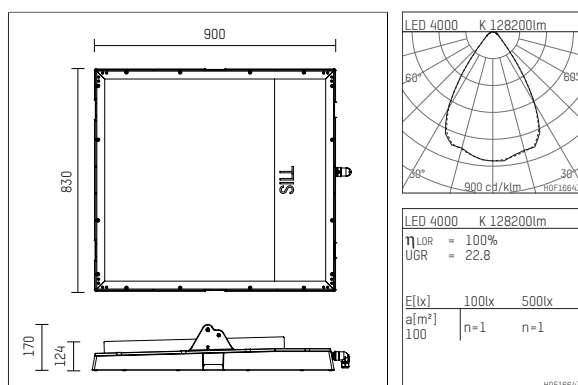

1774965NW70D | black

177 | BLACK EDITION
Arealflooder
LED | 965 W 4000 K

- Arealflooder 177 BLACK EDITION
- for surface mounted installation on wall or ceiling
- mounting bracket must be ordered separately
- with LED 155900 lm
- colour temperature: 4000 K
- colour rendering index: CRI >70
- L80 / B10 (50.000h)
- net luminous flux: 128200 lm
- total load: 965 W
- luminous efficacy: 132,8 lm/W
- symmetrical light distribution, wide flood
- beam angle: 65 °
- 5 integrated LED power units, electronic (DALI), 220-240 V, 0/50/60 Hz
- overvoltage protection 10kV; discharge current 5kA
- dimmable 10-100%
- power supply: plug connector 5x2,5 mm²
- optional loop-in loop-out cabling
- housing of aluminium and die cast aluminium
- safety glass, clear
- length: 900 mm, width: 830 mm, height: 170 mm
- windage area: 0,75 m²
- weight: 43,6 kg
- protection rating: IP65
- protection class I
- 5 years warranty
- designed and manufactured in Germany
- minimum ambient temperature: -40 ° C
- maximum ambient temperature: 40 ° C
- impact resistance class: IK10
- certificates: manufactured according to DIN VDE 0711 / EN 60598
- colour: black
- 1774965NW70D