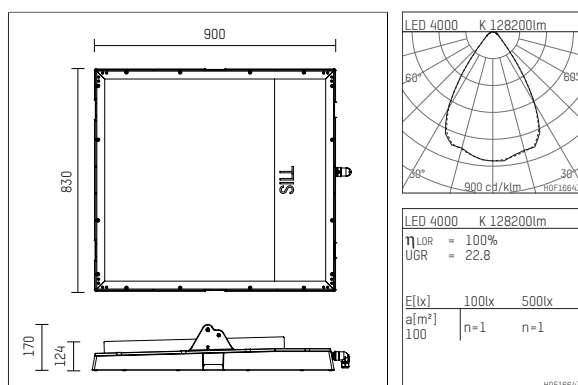

1774965NW70D | black

177 | BLACK EDITION
Arealflooder
LED | 965 W 4000 K

- Arealflooder 177 BLACK EDITION
- for surface mounted installation on wall or ceiling
- mounting bracket must be ordered separately
- with LED 155900 lm
- colour temperature: 4000 K
- colour rendering index: CRI >70
- L80 / B10 (50.000h)
- net luminous flux: 128200 lm
- total load: 965 W
- luminous efficacy: 132,8 lm/W
- symmetrical light distribution, wide flood
- beam angle: 65 °
- 5 integrated LED power units, electronic (DALI), 220-240 V, 0/50/60 Hz
- overvoltage protection 10kV; discharge current 5kA
- dimmable 10-100%
- power supply: plug connector 5x2,5 mm²
- optional loop-in loop-out cabling
- housing of aluminium and die cast aluminium
- safety glass, clear
- length: 900 mm, width: 830 mm, height: 170 mm
- windage area: 0,75 m²
- weight: 43,6 kg
- protection rating: IP65
- protection class I
- 5 years warranty
- designed and manufactured in Germany
- minimum ambient temperature: -40 °C
- maximum ambient temperature: 40 °C
- impact resistance class: IK10
- certificates: manufactured according to DIN VDE 0711 / EN 60598
- colour: black
- 1774965NW70D