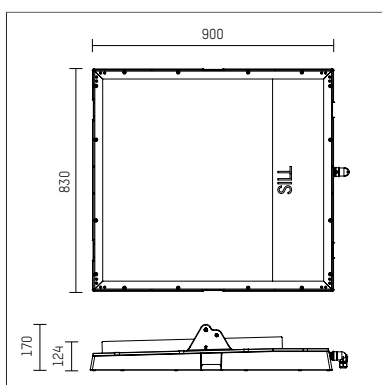

## 1774965WW70D | black

177 | BLACK EDITION  
Arealflooder  
LED | 965 W 3000 K

- Arealflooder 177 BLACK EDITION
- for surface mounted installation on wall or ceiling
- mounting bracket must be ordered separately
- with LED 146900 lm
- colour temperature: 3000 K
- colour rendering index: CRI >70
- L80 / B10 (50.000h)
- net luminous flux: 120800 lm
- total load: 965 W
- luminous efficacy: 125,2 lm/W
- symmetrical light distribution, wide flood
- beam angle: 65 °
- 5 integrated LED power units, electronic (DALI), 220-240 V, 0/50/60 Hz
- overvoltage protection 10kV; discharge current 5kA
- dimmable 10-100%
- power supply: plug connector 5x2,5 mm<sup>2</sup>
- optional loop-in loop-out cabling
- housing of aluminium and die cast aluminium
- safety glass, clear
- length: 900 mm, width: 830 mm, height: 170 mm
- windage area: 0,75 m<sup>2</sup>
- weight: 43,6 kg
- protection rating: IP65
- protection class I
- 5 years warranty
- designed and manufactured in Germany
- minimum ambient temperature: -40 ° C
- maximum ambient temperature: 40 ° C
- impact resistance class: IK10
- certificates: manufactured according to DIN VDE 0711 / EN 60598
- colour: black
- 1774965WW70D