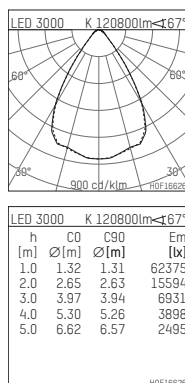

## 1774965WW70D | black

177 | BLACK EDITION  
Arealflooder  
LED | 965 W 3000 K

- Arealflooder 177 BLACK EDITION
- for surface mounted installation on wall or ceiling
- mounting bracket must be ordered separately
- with LED 146900 lm
- colour temperature: 3000 K
- colour rendering index: CRI >70
- L80 / B10 (50.000h)
- net luminous flux: 120800 lm
- total load: 965 W
- luminous efficacy: 125,2 lm/W
- symmetrical light distribution, wide flood
- beam angle: 65 °
- 5 integrated LED power units, electronic (DALI), 220-240 V, 0/50/60 Hz
- overvoltage protection 10kV; discharge current 5kA
- dimmable 10-100%
- power supply: plug connector 5x2,5 mm<sup>2</sup>
- optional loop-in loop-out cabling
- housing of aluminium and die cast aluminium
- safety glass, clear
- length: 900 mm, width: 830 mm, height: 170 mm
- windage area: 0,75 m<sup>2</sup>
- weight: 43,6 kg
- protection rating: IP65
- protection class I
- 5 years warranty
- designed and manufactured in Germany
- minimum ambient temperature: -40 ° C
- maximum ambient temperature: 40 ° C
- impact resistance class: IK10
- certificates: manufactured according to DIN VDE 0711 / EN 60598
- colour: black
- 1774965WW70D