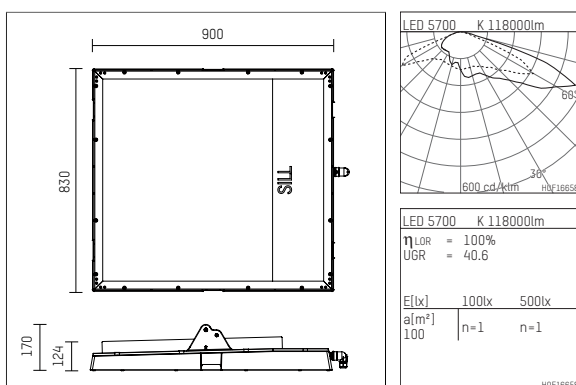

1775965KW70D | black

177 | BLACK EDITION
Arealflooder
LED | 965 W 5700 K

- Arealflooder 177 BLACK EDITION
- for surface mounted installation on wall or ceiling
- mounting bracket must be ordered separately
- with LED 156300 lm
- colour temperature: 5700 K
- colour rendering index: CRI >70
- L80 / B10 (50.000h)
- net luminous flux: 118000 lm
- total load: 965 W
- luminous efficacy: 122,3 lm/W
- asymmetrical light distribution
- 5 integrated LED power units, electronic (DALI), 220-240 V, 0/50/60 Hz
- overvoltage protection 10kV; discharge current 5kA
- dimmable 10-100%
- power supply: plug connector angled 90° RST 20i5 5x2,5 mm²
- Optional loop-in loop-out cabling
- housing of aluminium and die cast aluminium
- safety glass, clear, partially ceramic printed
- length: 900 mm, width: 830 mm, height: 170 mm
- windage area: 0,75 m²
- weight: 43,6 kg
- protection rating: IP65
- protection class I
- 5 years warranty
- designed and manufactured in Germany
- minimum ambient temperature: -40 °C
- maximum ambient temperature: 40 °C
- impact resistance class: IK10
- certificates: manufactured according to DIN VDE 0711 / EN 60598
- colour: black
- 1775965KW70D