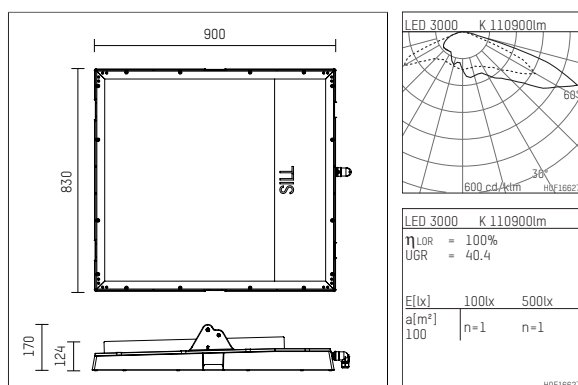

## 1775965WW70D | black

177 | BLACK EDITION  
Arealflooder  
LED | 965 W 3000 K

- Arealflooder 177 BLACK EDITION
- for surface mounted installation on wall or ceiling
- mounting bracket must be ordered separately
- with LED 146900 lm
- colour temperature: 3000 K
- colour rendering index: CRI >70
- L80 / B10 (50.000h)
- net luminous flux: 110900 lm
- total load: 965 W
- luminous efficacy: 114,9 lm/W
- asymmetrical light distribution
- 5 integrated LED power units, electronic (DALI), 220-240 V, 0/50/60 Hz
- overvoltage protection 10kV; discharge current 5kA
- dimmable 10-100%
- power supply: plug connector angled 90° RST 20i5 5x2,5 mm<sup>2</sup>
- Optional loop-in loop-out cabling
- housing of aluminium and die cast aluminium
- safety glass, clear, partially ceramic printed
- length: 900 mm, width: 830 mm, height: 170 mm
- windage area: 0,75 m<sup>2</sup>
- weight: 43,6 kg
- protection rating: IP65
- protection class I
- 5 years warranty
- designed and manufactured in Germany
- minimum ambient temperature: -40 °C
- maximum ambient temperature: 40 °C
- impact resistance class: IK10
- certificates: manufactured according to DIN VDE 0711 / EN 60598
- colour: black
- 1775965WW70D