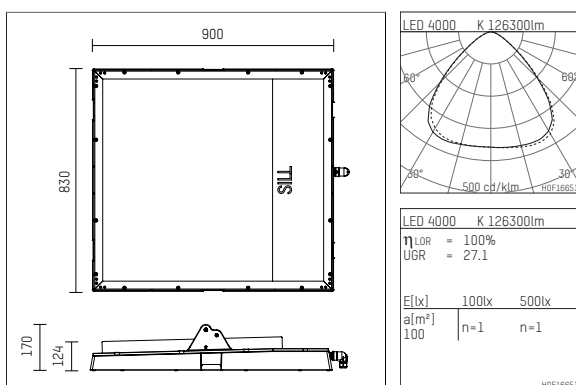

177F965NW700 | black

177 | BLACK EDITION
Arealflooder
LED | 965 W 4000 K

- Arealflooder 177 BLACK EDITION
- for surface mounted installation on wall or ceiling
- mounting bracket must be ordered separately
- with LED 155900 lm
- colour temperature: 4000 K
- colour rendering index: CRI >70
- L80 / B10 (50.000h)
- net luminous flux: 126300 lm
- total load: 965 W
- luminous efficacy: 130,9 lm/W
- symmetrical light distribution, very wide flood
- beam angle: 98 °
- electronic (DALI), 220-240 V, 0/50/60 Hz overvoltage protection 10kV; discharge current 5kA
- dimmable 10-100%
- power supply: plug connector 5x2,5 mm²
- optional loop-in loop-out cabling
- housing of aluminium and die cast aluminium
- safety glass, clear
- length: 900 mm, width: 830 mm, height: 170 mm
- windage area: 0,75 m²
- weight: 43,6 kg
- protection rating: IP65
- protection class I
- 5 years warranty
- designed and manufactured in Germany
- minimum ambient temperature: -40 °C
- maximum ambient temperature: 40 °C
- impact resistance class: IK10
- certificates: manufactured according to DIN VDE 0711 / EN 60598
- colour: black
- 177F965NW700