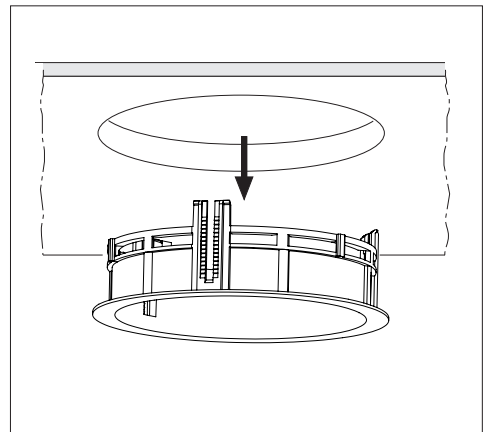

COMPLX.200

Demontage
Dismantling
Démontage
Desmontaje
Smontaggio