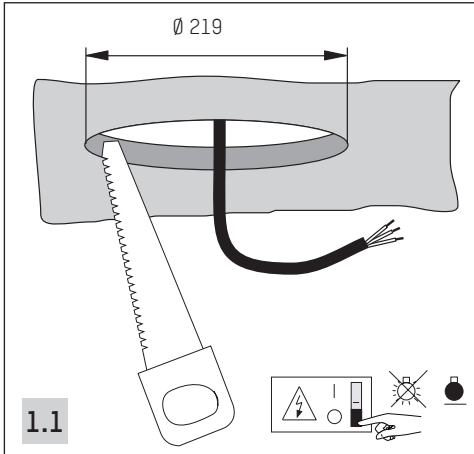

COMPLX.200