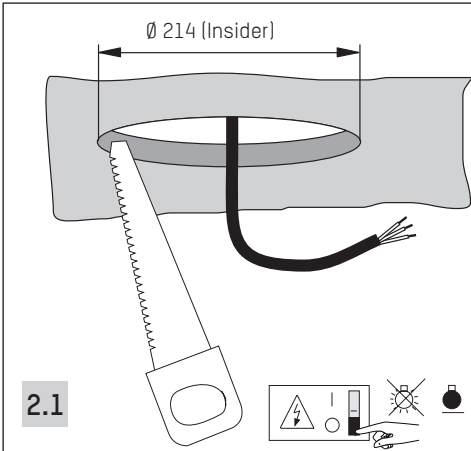

COMPLX.200