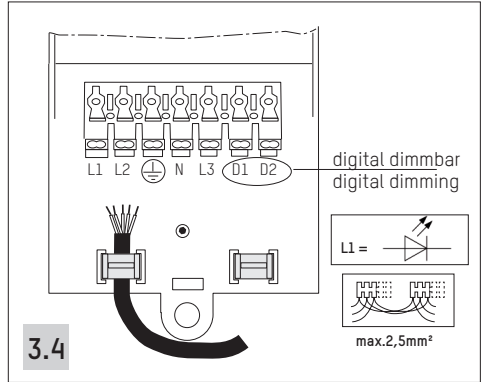

Directional luminaire

HIT / NV H=240mm
 LED H=190mm

Directional luminaire Insider

HIT / NV H=242mm
 LED H=192mm

DL 40° cut-off

HIT / NV H=200mm
 LED Flex 108330..., 1..., 2... H=185mm
 LED Mischk. 108313..., 4... H=211mm
 LED Linse 108300..., 1..., 2..., 3... H=229mm

Lens wall floodlight Insider

HIT / NV H=256mm
 LED H=222mm

COMPLX.200

COMPLX.200

COMPLX.200

COMPLX.200

HIT / NV

COMPLX.200

4.1

COMPLX.200

lens wall floodlight

Technical diagrams for the lens wall floodlight. The top two diagrams show the fixture being installed into a ceiling cutout, with an upward-pointing arrow indicating the direction of installation. The bottom diagram is a perspective view of the fixture, showing its adjustable lens and mounting hardware.

4.2

directional luminaire

Technical diagrams for the directional luminaire. The top two diagrams show the fixture being installed into a ceiling cutout, with an upward-pointing arrow indicating the direction of installation. The bottom diagram is a perspective view of the fixture, showing its adjustable lens and mounting hardware.