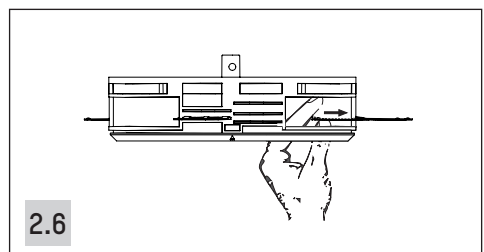

COMPLX.200