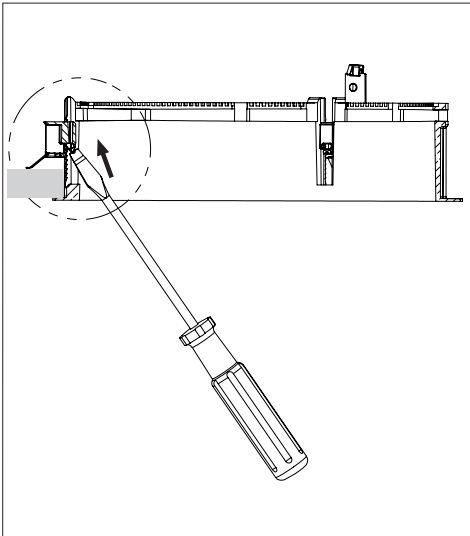

COMPLX.200

Demontage
Dismantling
Démontage
Desmontaje
Smontaggio