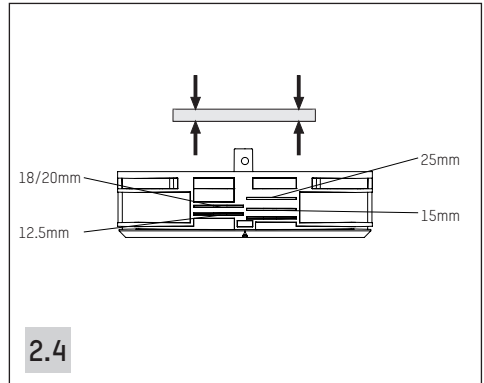

Directional luminaire

HIT / NV H=240mm
 LED H=190mm

Directional luminaire Insider

HIT / NV H=242mm
 LED H=192mm

DL 40° cut-off

HIT / NV H=200mm
 LED Flex 108330..., 1..., 2... H=185mm
 LED Mischk. 108313..., 4... H=211mm
 LED Linse 108300..., 1..., 2..., 3... H=229mm

DL 40° cut-off Insider

HIT / NV H=203mm
 LED Flex 108330..., 1..., 2... H=187mm
 LED Mischk. 108313..., 4... H=213mm
 LED Linse 108300..., 1..., 2..., 3... H=231mm

Lens wall floodlight

HIT / NV H=254mm
 LED H=220mm

Lens wall floodlight Insider

HIT / NV H=256mm
 LED H=222mm

COMPLX.200

COMPLX.200

COMPLX.200

COMPLX.200

HIT / NV

COMPLX.200