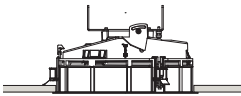

DL 30° cut-off

DL 40° cut-off

DIR

LED-DL 30° cut-off Flex

LED-DL 40° cut-off Flex

LWF

LED-DL 30° cut-off
Mischk.

LED-DL 40° cut-off
Mischk.