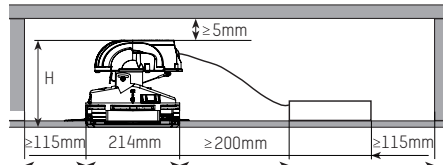

DL 30° cut-off

HIT / NV H=160mm
 LED Flex 108330..., 1..., 2... H=150mm
 LED Mischk. 108313..., 4... H=180mm
 LED Linse 108300..., 1..., 2..., 3... H=188mm

DL 30° cut-off Insider

HIT / NV H=162mm
 LED Flex 108330..., 1..., 2... H=152mm
 LED Mischk. 108313..., 4... H=182mm
 LED Linse 108300..., 1..., 2..., 3... H=190mm

Directional luminaire

HIT / NV H=240mm
 LED H=190mm

Directional luminaire Insider

HIT / NV H=242mm
 LED H=192mm

DL 40° cut-off

HIT / NV H=200mm
 LED Flex 108330..., 1..., 2... H=185mm
 LED Mischk. 108313..., 4... H=211mm
 LED Linse 108300..., 1..., 2..., 3... H=229mm

DL 40° cut-off Insider

HIT / NV H=203mm
 LED Flex 108330..., 1..., 2... H=187mm
 LED Mischk. 108313..., 4... H=213mm
 LED Linse 108300..., 1..., 2..., 3... H=231mm

Lens wall floodlight

HIT / NV H=254mm
 LED H=220mm