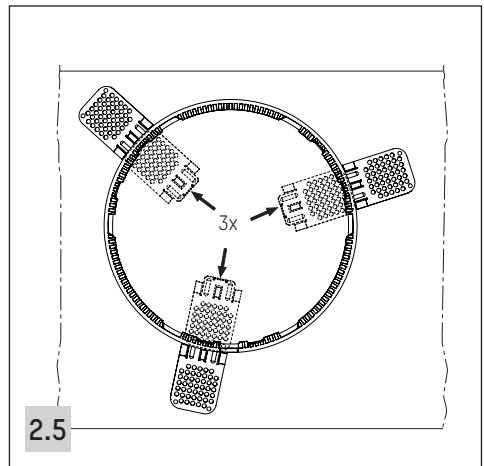

Directional luminaire

HIT / NV H=240mm
 LED H=190mm

Directional luminaire Insider

HIT / NV H=242mm
 LED H=192mm

DL 40° cut-off

HIT / NV H=200mm
 LED Flex 108330..., 1..., 2... H=185mm
 LED Mischk. 108313..., 4... H=211mm
 LED Linse 108300..., 1..., 2..., 3... H=229mm

Lens wall floodlight Insider

HIT / NV H=256mm
 LED H=222mm

COMPLX.200

COMPLX.200

COMPLX.200

COMPLX.200

HIT / NV

COMPLX.200

4.1

COMPLX.200

lens wall floodlight

Technical diagrams for the lens wall floodlight. The top two diagrams show the fixture being installed into a ceiling cutout, with an upward-pointing arrow indicating the direction of installation. The bottom diagram is a perspective view of the fixture, showing its adjustable lens and mounting hardware.

4.2

directional luminaire

Technical diagrams for the directional luminaire. The top two diagrams show the fixture being installed into a ceiling cutout, with an upward-pointing arrow indicating the direction of installation. The bottom diagram is a perspective view of the fixture, showing its adjustable lens and mounting hardware.