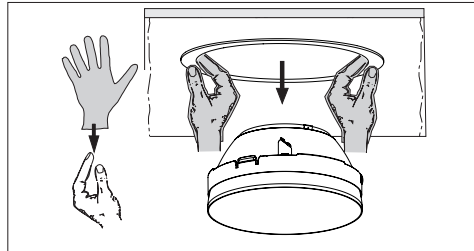

Beim Reflektoreinbau (Directional luminaire/
Lens wall floodlight) auf diese Pinposition
achten!
Pay attention to the pin position while
mounting the reflector!

Demontage Reflektor/ disassembly of the reflector