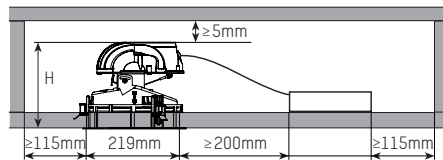

DL 30° cut-off

HIT / NV H=160mm
 LED Flex 108330..., 1..., 2... H=150mm
 LED Mischk. 108313..., 4... H=180mm
 LED Linse 108300..., 1..., 2..., 3... H=188mm

DL 30° cut-off Insider

HIT / NV H=162mm
 LED Flex 108330..., 1..., 2... H=152mm
 LED Mischk. 108313..., 4... H=182mm
 LED Linse 108300..., 1..., 2..., 3... H=190mm

Directional luminaire

HIT / NV H=240mm
 LED H=190mm

Directional luminaire Insider

HIT / NV H=242mm
 LED H=192mm

DL 40° cut-off

HIT / NV H=200mm
 LED Flex 108330..., 1..., 2... H=185mm
 LED Mischk. 108313..., 4... H=211mm
 LED Linse 108300..., 1..., 2..., 3... H=229mm

DL 40° cut-off Insider

HIT / NV H=203mm
 LED Flex 108330..., 1..., 2... H=187mm
 LED Mischk. 108313..., 4... H=213mm
 LED Linse 108300..., 1..., 2..., 3... H=231mm

Lens wall floodlight

HIT / NV H=254mm
 LED H=220mm