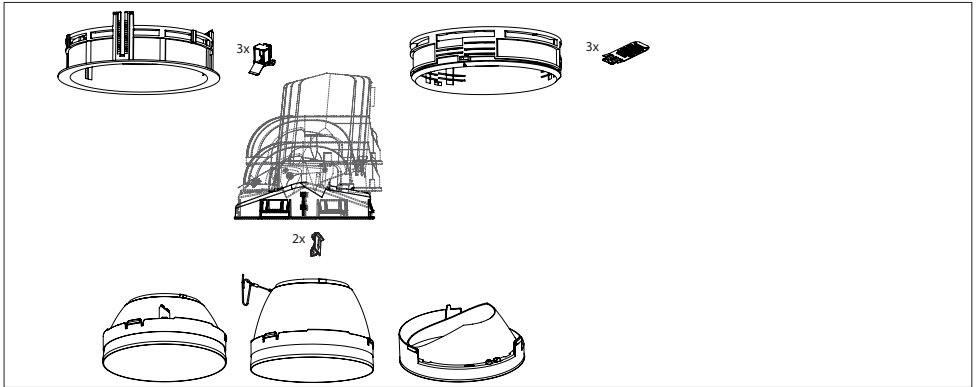

COMPLX.200

Lieferumfang/ scope of supply: