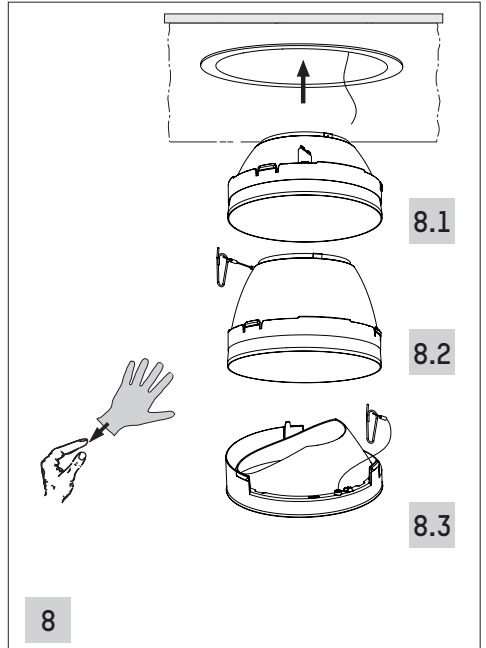

COMPLX.200