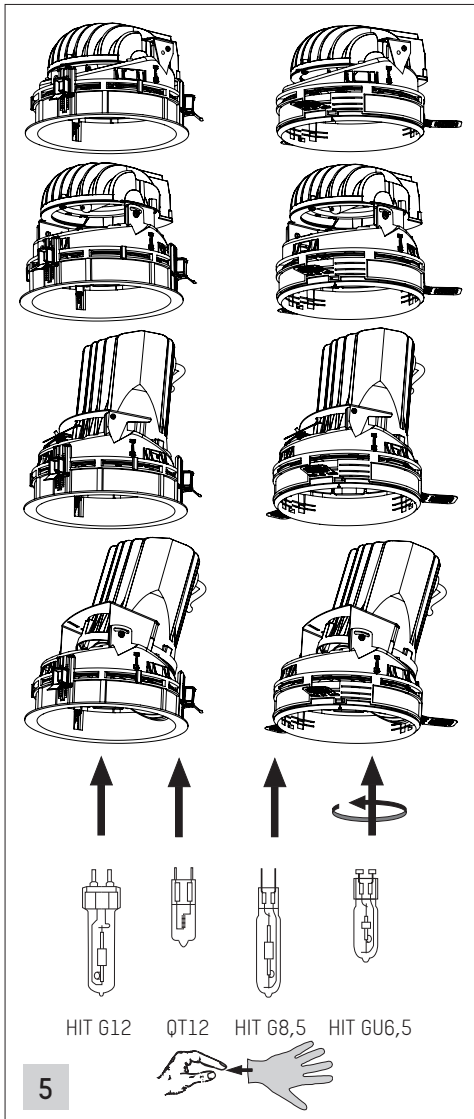

COMPLX.200