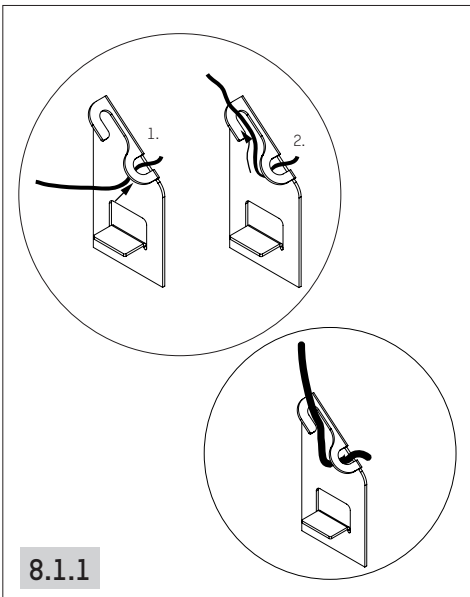

COMPLX.200