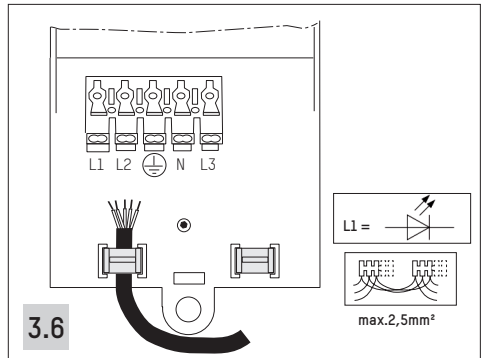

Directional luminaire

HIT / NV H=240mm
 LED H=190mm

Directional luminaire Insider

HIT / NV H=242mm
 LED H=192mm

DL 40° cut-off

HIT / NV H=200mm
 LED Flex 108330..., 1..., 2... H=185mm
 LED Mischk. 108313..., 4... H=211mm
 LED Linse 108300..., 1..., 2..., 3... H=229mm

Lens wall floodlight Insider

HIT / NV H=256mm
 LED H=222mm

COMPLX.200

COMPLX.200

COMPLX.200

COMPLX.200

HIT / NV

COMPLX.200

4.1

COMPLX.200

lens wall floodlight

Technical diagrams for the lens wall floodlight. The top two diagrams show the fixture being installed into a ceiling cutout, with an upward-pointing arrow indicating the direction of installation. The bottom diagram is a perspective view of the fixture, showing its adjustable lens and mounting hardware.

4.2

directional luminaire

Technical diagrams for the directional luminaire. The top two diagrams show the fixture being installed into a ceiling cutout, with an upward-pointing arrow indicating the direction of installation. The bottom diagram is a perspective view of the fixture, showing its adjustable lens and mounting hardware.