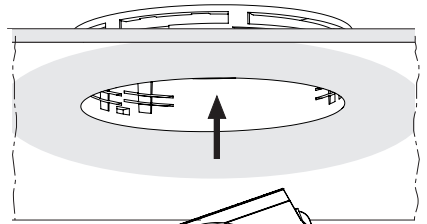

DL

☐	☐	☐	☐	☐	☐	☒	☐	☐	☐	☐	☐	~ 20W	☐	☐
☐	☐	☐	☐	☐	☐	☐	☒	☐	☐	☐	☐	~ 35W	☐	☐
☐	☐	☐	☐	☐	☐	☐	☐	☒	☐	☐	☐	~ 50W	☐	☐
☐	☐	☐	☐	☐	☐	☐	☐	☐	☒	☐	☐	~ 70W	☐	☐
☐	☐	☐	☐	☐	☐	☐	☐	☐	☐	☒	☐	~ 100W	☐	☐
☐	☐	☐	☐	☐	☐	☐	☐	☐	☐	☐	☒	~ 150W	☐	☐
☐	☐	☐	☐	☐	☐	☐	☐	☐	☐	☐	☐	~ 200W	☐	☐

4.1