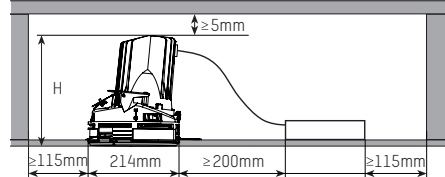

DL 30° cut-off

HIT / NV H=160mm
 LED Flex 108330..., 1..., 2... H=150mm
 LED Mischk. 108313..., 4... H=180mm
 LED Linse 108300..., 1..., 2..., 3... H=188mm

DL 30° cut-off Insider

HIT / NV H=162mm
 LED Flex 108330..., 1..., 2... H=152mm
 LED Mischk. 108313..., 4... H=182mm
 LED Linse 108300..., 1..., 2..., 3... H=190mm

Directional luminaire

HIT / NV H=240mm
 LED H=190mm

Directional luminaire Insider

HIT / NV H=242mm
 LED H=192mm

DL 40° cut-off

HIT / NV H=200mm
 LED Flex 108330..., 1..., 2... H=185mm
 LED Mischk. 108313..., 4... H=211mm
 LED Linse 108300..., 1..., 2..., 3... H=229mm