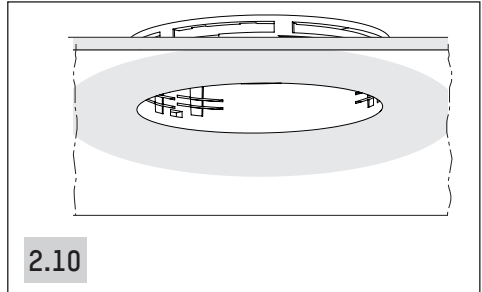

COMPLX.200