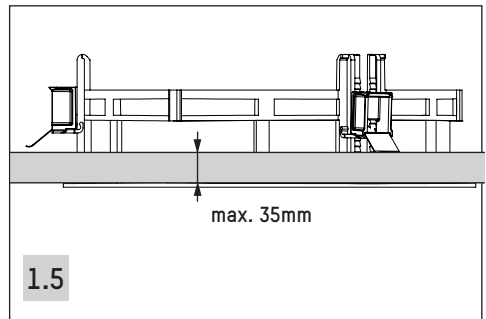

COMPLX.200