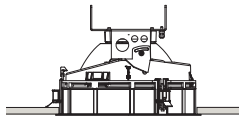

DL 30° cut-off

DL 40° cut-off

DIR

LED-DL 30° cut-off Flex

LED-DL 40° cut-off Flex

LWF

LED-DL 30° cut-off
Mischk.

LED-DL 40° cut-off
Mischk.