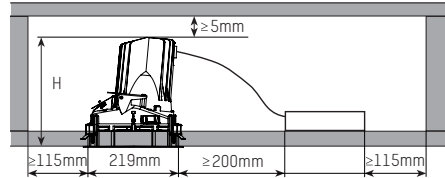

DL 30° cut-off

HIT / NV H=160mm
 LED Flex 108330..., 1..., 2... H=150mm
 LED Mischk. 108313..., 4... H=180mm
 LED Linse 108300..., 1..., 2..., 3... H=188mm

DL 30° cut-off Insider

HIT / NV H=162mm
 LED Flex 108330..., 1..., 2... H=152mm
 LED Mischk. 108313..., 4... H=182mm
 LED Linse 108300..., 1..., 2..., 3... H=190mm

Directional luminaire

HIT / NV H=240mm
 LED H=190mm

Directional luminaire Insider

HIT / NV H=242mm
 LED H=192mm

DL 40° cut-off

HIT / NV H=200mm
 LED Flex 108330..., 1..., 2... H=185mm
 LED Mischk. 108313..., 4... H=211mm
 LED Linse 108300..., 1..., 2..., 3... H=229mm