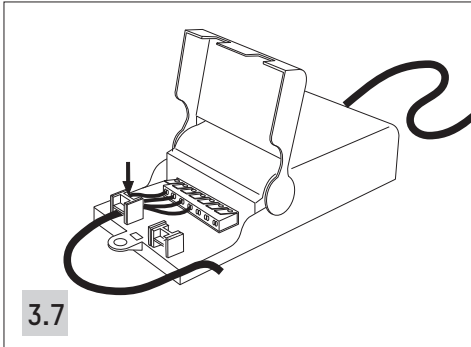

COMPLX.200