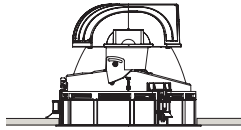

DL 30° cut-off

DL 40° cut-off

DIR

LED-DL 30° cut-off Flex

LED-DL 40° cut-off Flex

LWF

LED-DL 30° cut-off
Mischk.

LED-DL 40° cut-off
Mischk.