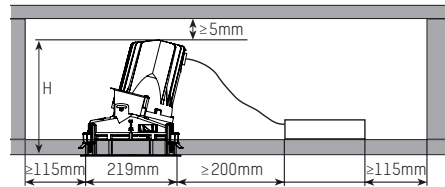

Lens wall floodlight

HIT / NV H=254mm
LED H=220mm