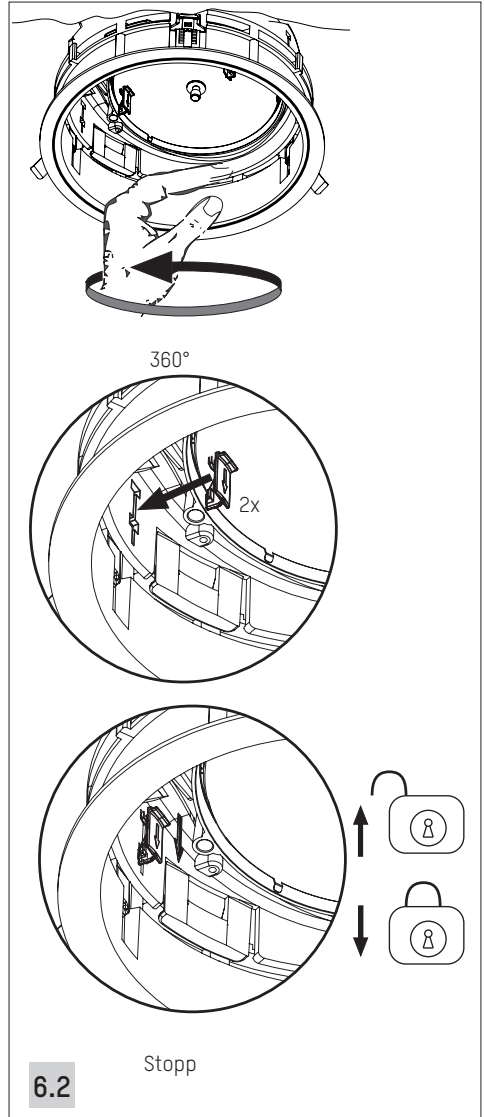

COMPLX.200

DL

directional luminaire, lens wall floodlight