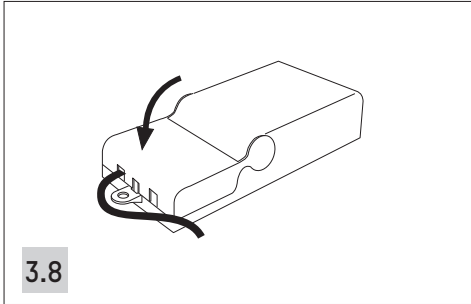

Lens wall floodlight Insider

HIT / NV H=256mm
 LED H=222mm

COMPLX.200

COMPLX.200

COMPLX.200

COMPLX.200

HIT / NV

COMPLX.200