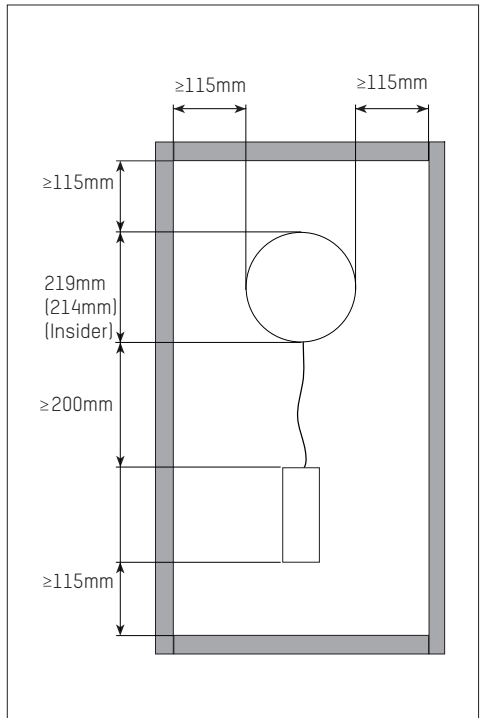

Servizio di assistenza:

Per maggiori informazioni rivolgetevi al nostro servizio tecnico di assistenza digitando il numero +49 23 55 50 41 0 (orari di apertura: da lunedì fino a venerdì dalle ore 08.00 fino alle ore 16.00).