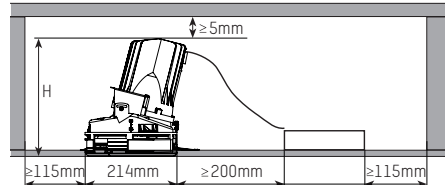

Lens wall floodlight Insider

HIT / NV H=256mm
LED H=222mm