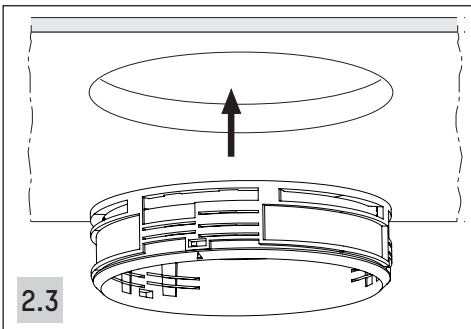

Directional luminaire

HIT / NV H=240mm
 LED H=190mm

Directional luminaire Insider

HIT / NV H=242mm
 LED H=192mm

DL 40° cut-off

HIT / NV H=200mm
 LED Flex 108330..., 1..., 2... H=185mm
 LED Mischk. 108313..., 4... H=211mm
 LED Linse 108300..., 1..., 2..., 3... H=229mm

Lens wall floodlight Insider

HIT / NV H=256mm
 LED H=222mm

COMPLX.200

COMPLX.200

COMPLX.200

COMPLX.200

HIT / NV

COMPLX.200

4.1

COMPLX.200

lens wall floodlight

Technical diagrams for the lens wall floodlight. The top two diagrams show the fixture being installed into a ceiling cutout, with an upward-pointing arrow indicating the direction of installation. The bottom diagram is a perspective view of the fixture, showing its adjustable lens and mounting hardware.

4.2

directional luminaire

Technical diagrams for the directional luminaire. The top two diagrams show the fixture being installed into a ceiling cutout, with an upward-pointing arrow indicating the direction of installation. The bottom diagram is a perspective view of the fixture, showing its adjustable lens and mounting hardware.