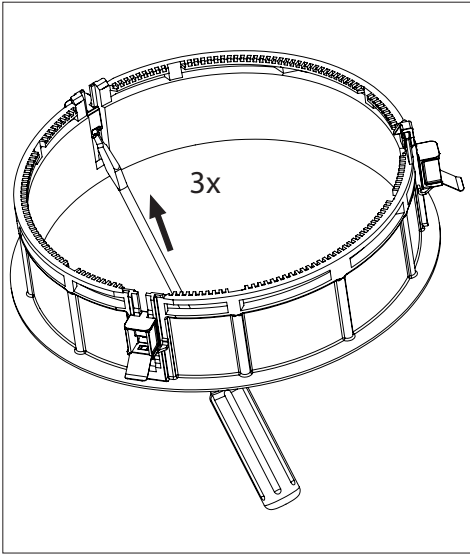

COMPLX.200

Demontage
Dismantling
Démontage
Desmontaje
Smontaggio