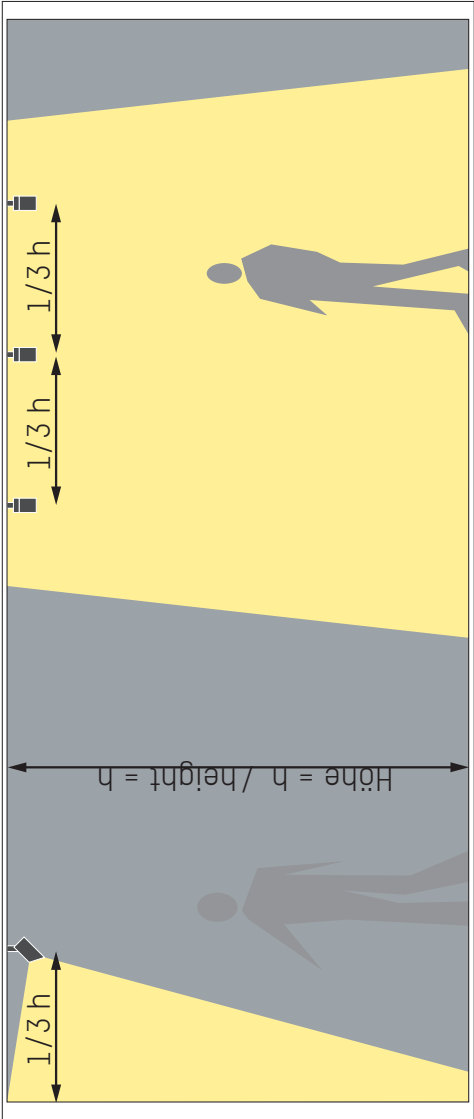

Beim Reflektoreinbau (Directional luminaire/
Lens wall floodlight) auf diese Pinposition
achten!
Pay attention to the pin position while
mounting the reflector!

Demontage Reflektor/ disassembly of the reflector