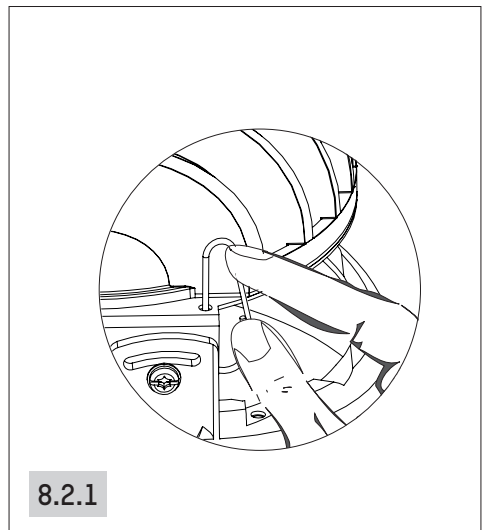

COMPLX.200