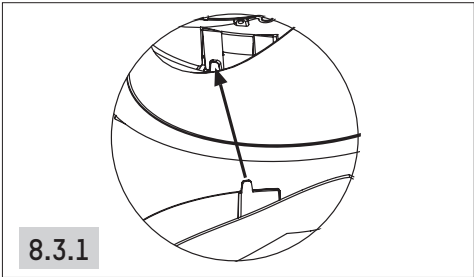

COMPLX.200