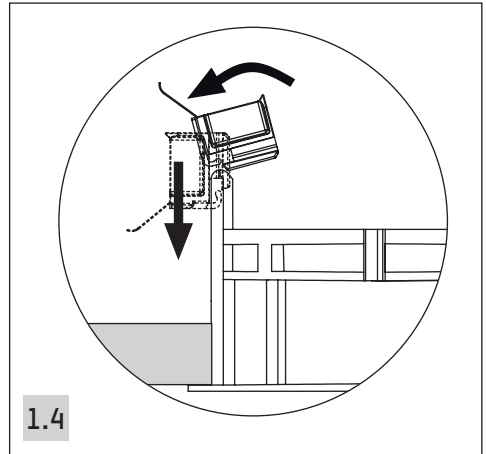

COMPLX.200