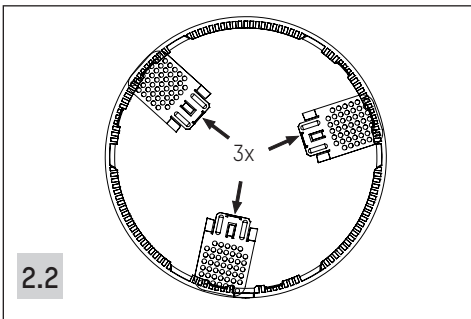

Directional luminaire

HIT / NV H=240mm
 LED H=190mm

Directional luminaire Insider

HIT / NV H=242mm
 LED H=192mm

DL 40° cut-off

HIT / NV H=200mm
 LED Flex 108330..., 1..., 2... H=185mm
 LED Mischk. 108313..., 4... H=211mm
 LED Linse 108300..., 1..., 2..., 3... H=229mm

Lens wall floodlight Insider

HIT / NV H=256mm
 LED H=222mm

COMPLX.200

COMPLX.200

COMPLX.200

COMPLX.200

HIT / NV

COMPLX.200

4.1

COMPLX.200

lens wall floodlight

Technical diagrams for the lens wall floodlight. The top two diagrams show the fixture being installed into a ceiling cutout, with an upward-pointing arrow indicating the direction of installation. The bottom diagram is a perspective view of the fixture, showing its adjustable lens and mounting hardware.