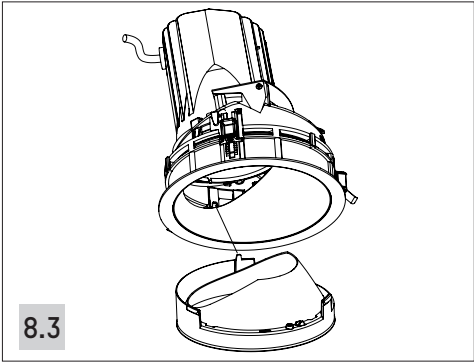

COMPLX.200