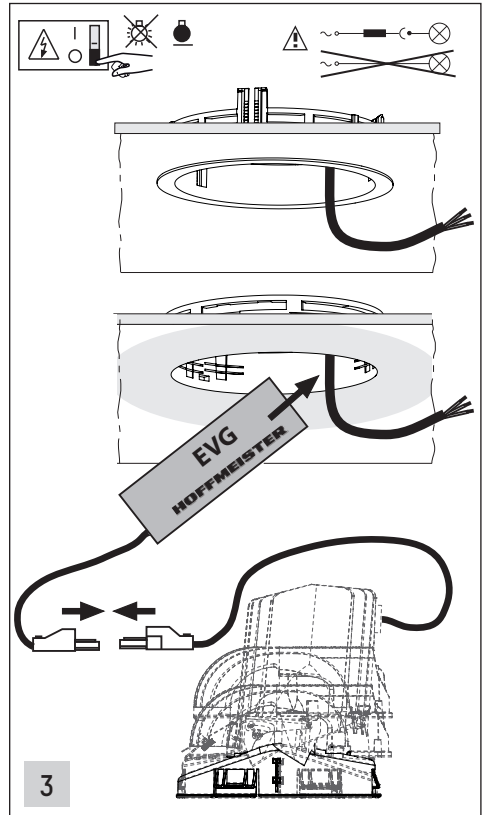

Lens wall floodlight Insider

HIT / NV H=256mm
 LED H=222mm

COMPLX.200

COMPLX.200

COMPLX.200

COMPLX.200

HIT / NV

COMPLX.200

4.1

COMPLX.200

lens wall floodlight

Technical diagrams for the lens wall floodlight. The top two diagrams show the fixture being installed into a ceiling cutout, with an upward-pointing arrow indicating the direction of installation. The bottom diagram is a perspective view of the fixture, showing its adjustable lens and mounting hardware.

4.2

directional luminaire

Technical diagrams for the directional luminaire. The top two diagrams show the fixture being installed into a ceiling cutout, with an upward-pointing arrow indicating the direction of installation. The bottom diagram is a perspective view of the fixture, showing its adjustable lens and mounting hardware.