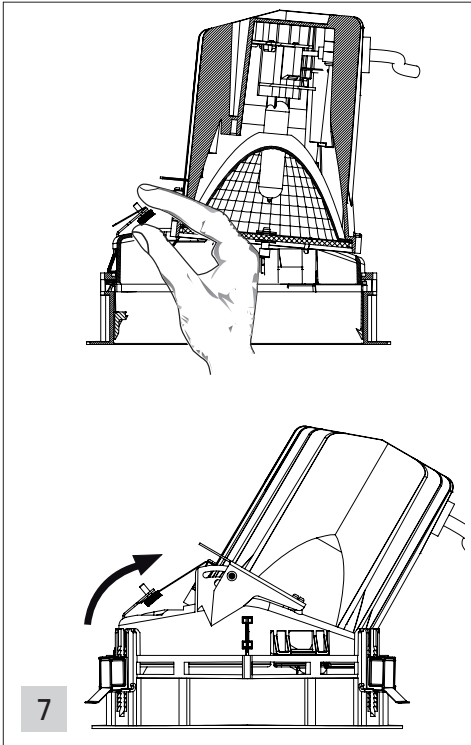

COMPLX.200