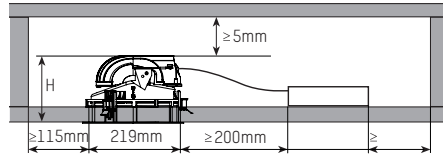

DL 30° cut-off

HIT / NV H=160mm
LED Flex 108330..., 1..., 2... H=150mm
LED Mischk. 108313..., 4... H=180mm
LED Linse 108300..., 1..., 2..., 3... H=188mm