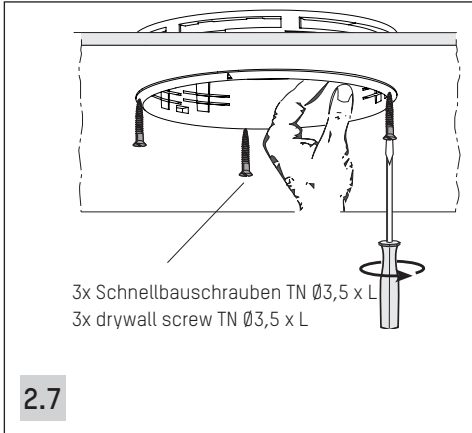

COMPLX.200