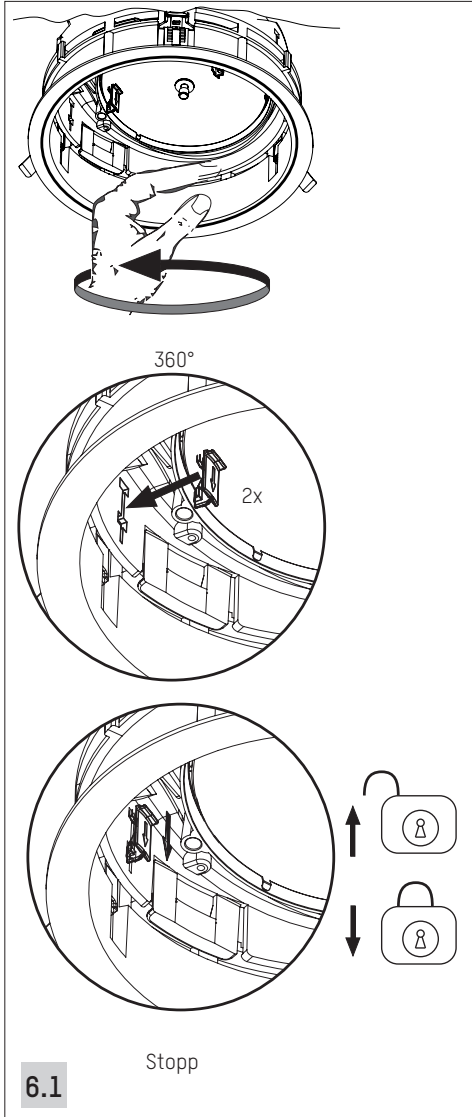

COMPLX.200

DL

directional luminaire, lens wall floodlight