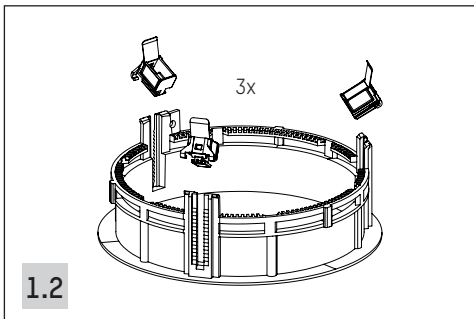

COMPLX.200