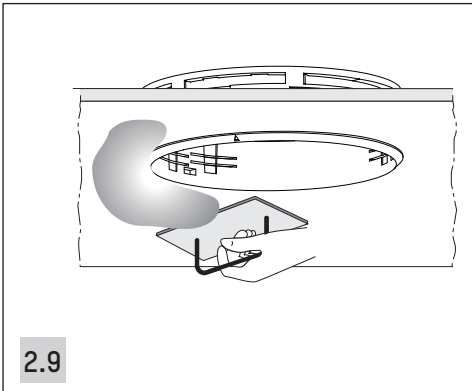

COMPLX.200