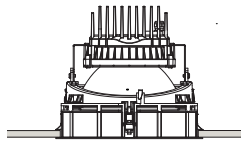

DL 30° cut-off

DL 40° cut-off

DIR

LED-DL 30° cut-off Flex

LED-DL 40° cut-off Flex

LWF

LED-DL 30° cut-off
Mischk.

LED-DL 40° cut-off
Mischk.