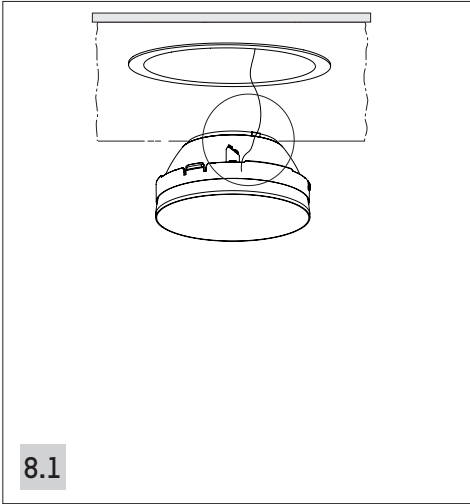

COMPLX.200