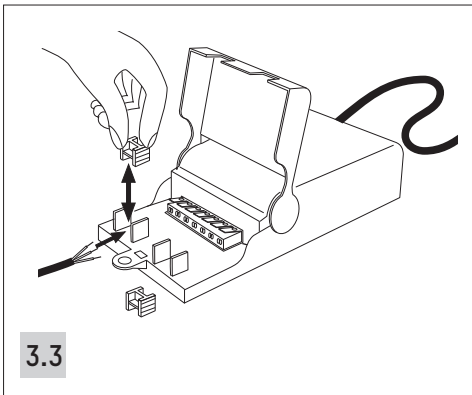

COMPLX.200

HIT / NV