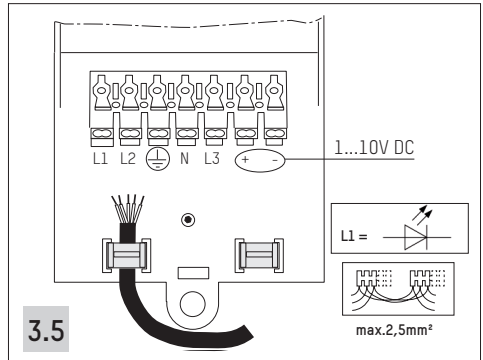

Directional luminaire

HIT / NV H=240mm
 LED H=190mm

Directional luminaire Insider

HIT / NV H=242mm
 LED H=192mm

DL 40° cut-off

HIT / NV H=200mm
 LED Flex 108330..., 1..., 2... H=185mm
 LED Mischk. 108313..., 4... H=211mm
 LED Linse 108300..., 1..., 2..., 3... H=229mm

Lens wall floodlight Insider

HIT / NV H=256mm
 LED H=222mm

COMPLX.200

COMPLX.200

COMPLX.200

COMPLX.200

HIT / NV

COMPLX.200

4.1

COMPLX.200

lens wall floodlight

Technical diagrams for the lens wall floodlight. The top two diagrams show the fixture being installed into a ceiling cutout, with an upward-pointing arrow indicating the direction of installation. The bottom diagram is a perspective view of the fixture, showing its adjustable lens and mounting hardware.

4.2

directional luminaire

Technical diagrams for the directional luminaire. The top two diagrams show the fixture being installed into a ceiling cutout, with an upward-pointing arrow indicating the direction of installation. The bottom diagram is a perspective view of the fixture, showing its adjustable lens and mounting hardware.