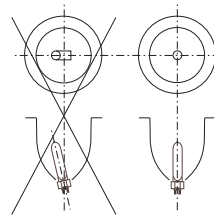

Mittiges Ausrichten des Leuchtmittels im Reflektor!

Center the lamp in the reflector!