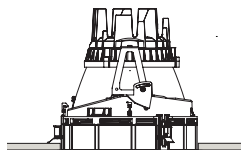

LED-DL 40° cut-off
Linse