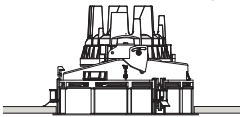

DL 30° cut-off

DL 40° cut-off

DIR

LED-DL 30° cut-off Flex

LED-DL 40° cut-off Flex

LWF

LED-DL 30° cut-off
Mischk.

LED-DL 40° cut-off
Mischk.