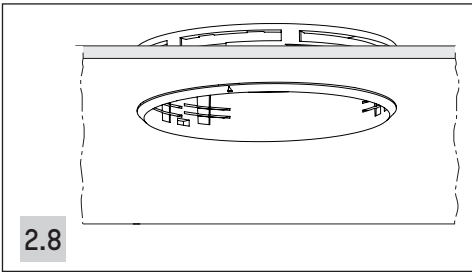

COMPLX.200