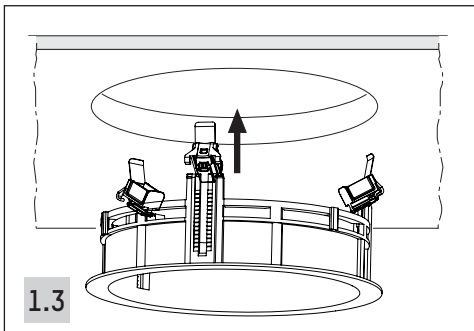

COMPLX.200