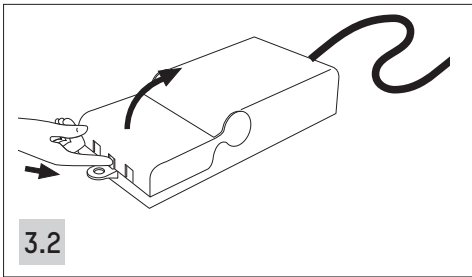

Lens wall floodlight Insider

HIT / NV H=256mm
 LED H=222mm

COMPLX.200

COMPLX.200

COMPLX.200

COMPLX.200

HIT / NV

COMPLX.200