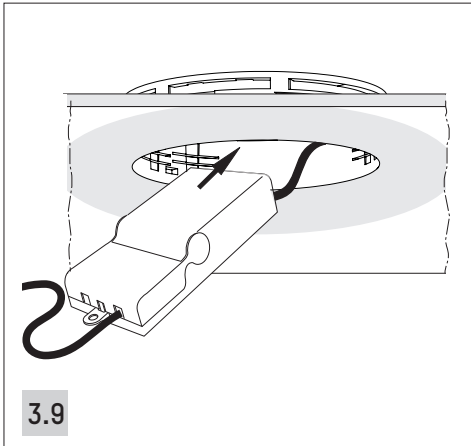

Lens wall floodlight Insider

HIT / NV H=256mm
 LED H=222mm

COMPLX.200

COMPLX.200

COMPLX.200

COMPLX.200

HIT / NV

COMPLX.200

4.1

COMPLX.200

lens wall floodlight

Technical diagrams for the lens wall floodlight. The top two diagrams show the fixture being installed into a ceiling cutout, with an upward-pointing arrow indicating the direction of installation. The bottom diagram is a perspective view of the fixture, showing its adjustable lens and mounting hardware.

4.2

directional luminaire

Technical diagrams for the directional luminaire. The top two diagrams show the fixture being installed into a ceiling cutout, with an upward-pointing arrow indicating the direction of installation. The bottom diagram is a perspective view of the fixture, showing its adjustable lens and mounting hardware.