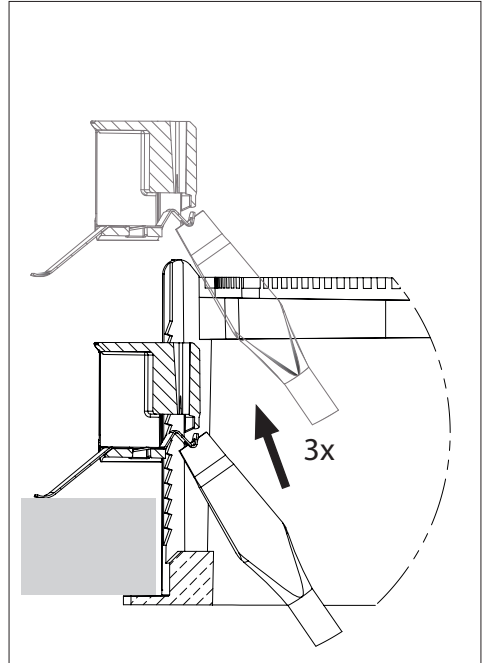

COMPLX.200

Demontage
Dismantling
Démontage
Desmontaje
Smontaggio