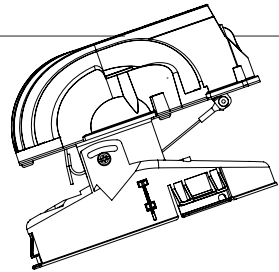

DL

☐	☐	☐	☐	☐	☐	☒	☐	☐	☐	☐	☐	~ 20W	☐	☐
☐	☐	☐	☐	☐	☐	☐	☒	☐	☐	☐	☐	~ 35W	☐	☐
☐	☐	☐	☐	☐	☐	☐	☐	☒	☐	☐	☐	~ 50W	☐	☐
☐	☐	☐	☐	☐	☐	☐	☐	☐	☒	☐	☐	~ 70W	☐	☐
☐	☐	☐	☐	☐	☐	☐	☐	☐	☐	☒	☐	~ 100W	☐	☐
☐	☐	☐	☐	☐	☐	☐	☐	☐	☐	☐	☒	~ 150W	☐	☐
☐	☐	☐	☐	☐	☐	☐	☐	☐	☐	☐	☐	~ 200W	☐	☐

4.1