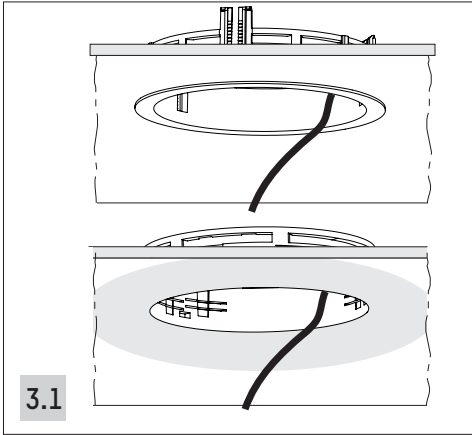

Directional luminaire

HIT / NV H=240mm
 LED H=190mm

Directional luminaire Insider

HIT / NV H=242mm
 LED H=192mm

DL 40° cut-off

HIT / NV H=200mm
 LED Flex 108330..., 1..., 2... H=185mm
 LED Mischk. 108313..., 4... H=211mm
 LED Linse 108300..., 1..., 2..., 3... H=229mm

Lens wall floodlight Insider

HIT / NV H=256mm
 LED H=222mm

COMPLX.200

COMPLX.200

COMPLX.200

COMPLX.200

HIT / NV

COMPLX.200

4.1

COMPLX.200

lens wall floodlight

Technical diagrams for the lens wall floodlight. The top two diagrams show the fixture being installed into a ceiling cutout, with an upward-pointing arrow indicating the direction of installation. The bottom diagram is a perspective view of the fixture, showing its adjustable lens and mounting hardware.

4.2

directional luminaire

Technical diagrams for the directional luminaire. The top two diagrams show the fixture being installed into a ceiling cutout, with an upward-pointing arrow indicating the direction of installation. The bottom diagram is a perspective view of the fixture, showing its adjustable lens and mounting hardware.