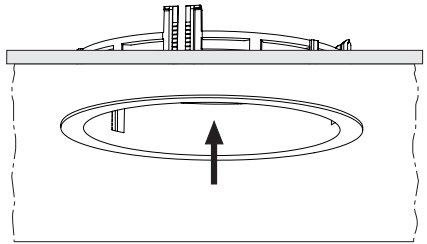

DL

☐	☐	☐	☐	☐	☐	☒	☐	☐	☐	☐	☐	~ 20W	☐	☐
☐	☐	☐	☐	☐	☐	☐	☒	☐	☐	☐	☐	~ 35W	☐	☐
☐	☐	☐	☐	☐	☐	☐	☐	☒	☐	☐	☐	~ 50W	☐	☐
☐	☐	☐	☐	☐	☐	☐	☐	☐	☒	☐	☐	~ 70W	☐	☐
☐	☐	☐	☐	☐	☐	☐	☐	☐	☐	☒	☐	~ 100W	☐	☐
☐	☐	☐	☐	☐	☐	☐	☐	☐	☐	☐	☒	~ 150W	☐	☐
☐	☐	☐	☐	☐	☐	☐	☐	☐	☐	☐	☐	~ 200W	☐	☐

4.1