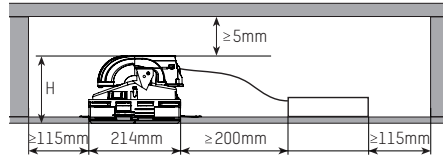

DL 30° cut-off

HIT / NV H=160mm
 LED Flex 108330..., 1..., 2... H=150mm
 LED Mischk. 108313..., 4... H=180mm
 LED Linse 108300..., 1..., 2..., 3... H=188mm

DL 30° cut-off Insider

HIT / NV H=162mm
 LED Flex 108330..., 1..., 2... H=152mm
 LED Mischk. 108313..., 4... H=182mm
 LED Linse 108300..., 1..., 2..., 3... H=190mm

Directional luminaire

HIT / NV H=240mm
 LED H=190mm

Directional luminaire Insider

HIT / NV H=242mm
 LED H=192mm

DL 40° cut-off

HIT / NV H=200mm
 LED Flex 108330..., 1..., 2... H=185mm
 LED Mischk. 108313..., 4... H=211mm
 LED Linse 108300..., 1..., 2..., 3... H=229mm