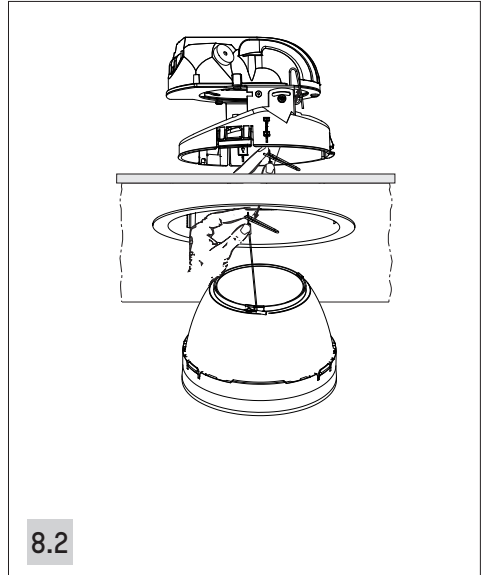

COMPLX.200