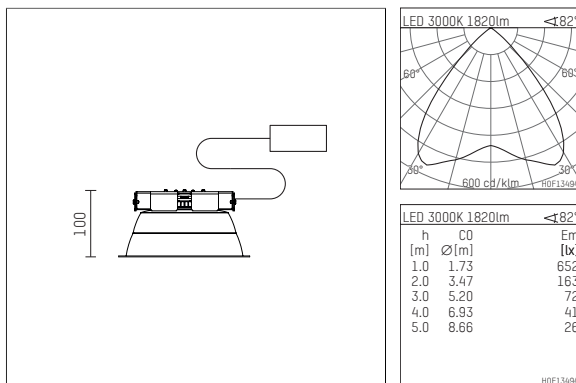

**019 851 03 000 D**

DL 200  
LED Upgrade Kit  
LED Fortimo Flex | 21 W 3000 K

- LED Upgrade Kit DL 200
- for recessed Downlight DL200
- with LED Fortimo Flex 2000 lm
- colour temperature: 3000 K
- colour rendering index: CRI 80
- L70 / B20 (50.000h)
- SDCM <math>< 3</math>
- net luminous flux: 1820 lm
- total load: 21 W
- luminous efficacy: 86,7 lm/W
- symmetrical light distribution, wide flood
- reflector of aluminium, mirror finish anodised
- UGR: 19
- with external LED power unit, electronic (DALI), 220-240 V, 0/50/60 Hz
- power supply: accessory for through-wiring 2x5x2,5 mm<sup>2</sup>
- die Leuchte kann nachträglich in den Deckeneinbauring eingesetzt werden
- the luminaire can subsequently be inset into the ceiling mounting ring
- recessing depth: 110 mm
- weight: 1,08 kg
- protection rating: IP20
- protection class II
- 5 years Hoffmeister warranty
- Made in Germany
- certificates: manufactured according to DIN VDE 0711 / EN 60598, CE
- 019 851 03 000 D