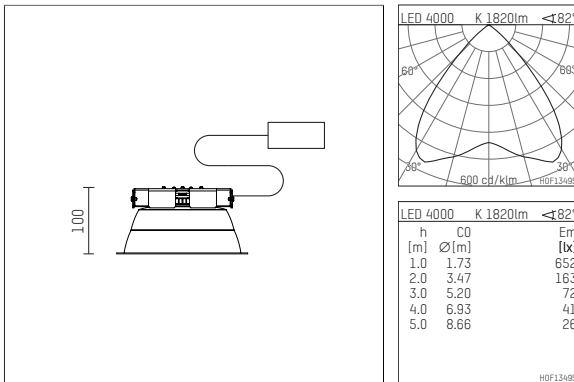

019 851 04 000 D

DL 200

LED Upgrade Kit

LED Fortimo Flex | 19 W 4000 K

- LED Upgrade Kit DL 200
- for recessed Downlight DL200
- with LED Fortimo Flex 2000 lm
- colour temperature: 4000 K
- colour rendering index: CRI 80
- L70 / B20 (50.000h)
- SDCM < 3
- net luminous flux: 1820 lm
- total load: 19 W
- luminous efficacy: 95,8 lm/W
- symmetrical light distribution, wide flood
- reflector of aluminium, mirror finish anodised
- UGR: 19
- with external LED power unit, electronic (DALI), 220-240 V, 0/50/60 Hz
- power supply: accessory for through-wiring 2x5x2,5 mm²
- die Leuchte kann nachträglich in den Deckeneinbauring eingesetzt werden
- the luminaire can subsequently be inset into the ceiling mounting ring
- recessing depth: 110 mm
- weight: 1,08 kg
- protection rating: IP20
- protection class II
- 5 years Hoffmeister warranty
- Made in Germany
- certificates: manufactured according to DIN VDE 0711 / EN 60598, CE
- 019 851 04 000 D