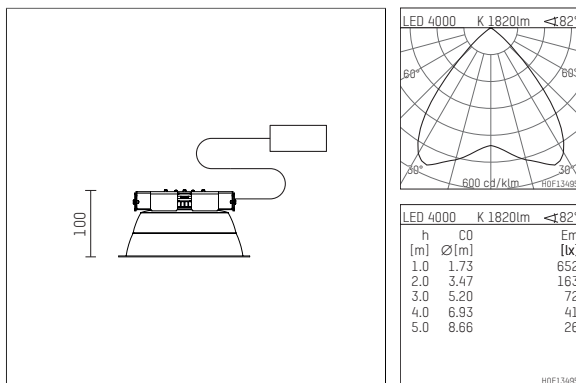

**019 851 04 000**

DL 200  
LED Upgrade Kit  
LED Fortimo Flex | 19 W 4000 K

- LED Upgrade Kit DL 200
- for recessed Downlight DL200
- with LED Fortimo Flex 2000 lm
- colour temperature: 4000 K
- colour rendering index: CRI 80
- L70 / B20 (50.000h)
- SDCM < 3
- net luminous flux: 1820 lm
- total load: 19 W
- luminous efficacy: 95,8 lm/W
- symmetrical light distribution, wide flood
- reflector of aluminium, mirror finish anodised
- UGR: 19
- with external LED power unit, electronic, 220-240 V, 0/50/60 Hz
- power supply: accessory for through-wiring 2x5x2,5 mm<sup>2</sup>
- die Leuchte kann nachträglich in den Deckeneinbauring eingesetzt werden
- the luminaire can subsequently be inset into the ceiling mounting ring
- recessing depth: 110 mm
- weight: 1,08 kg
- protection rating: IP20
- protection class II
- 5 years Hoffmeister warranty
- Made in Germany
- certificates: manufactured according to DIN VDE 0711 / EN 60598, CE
- 019 851 04 000